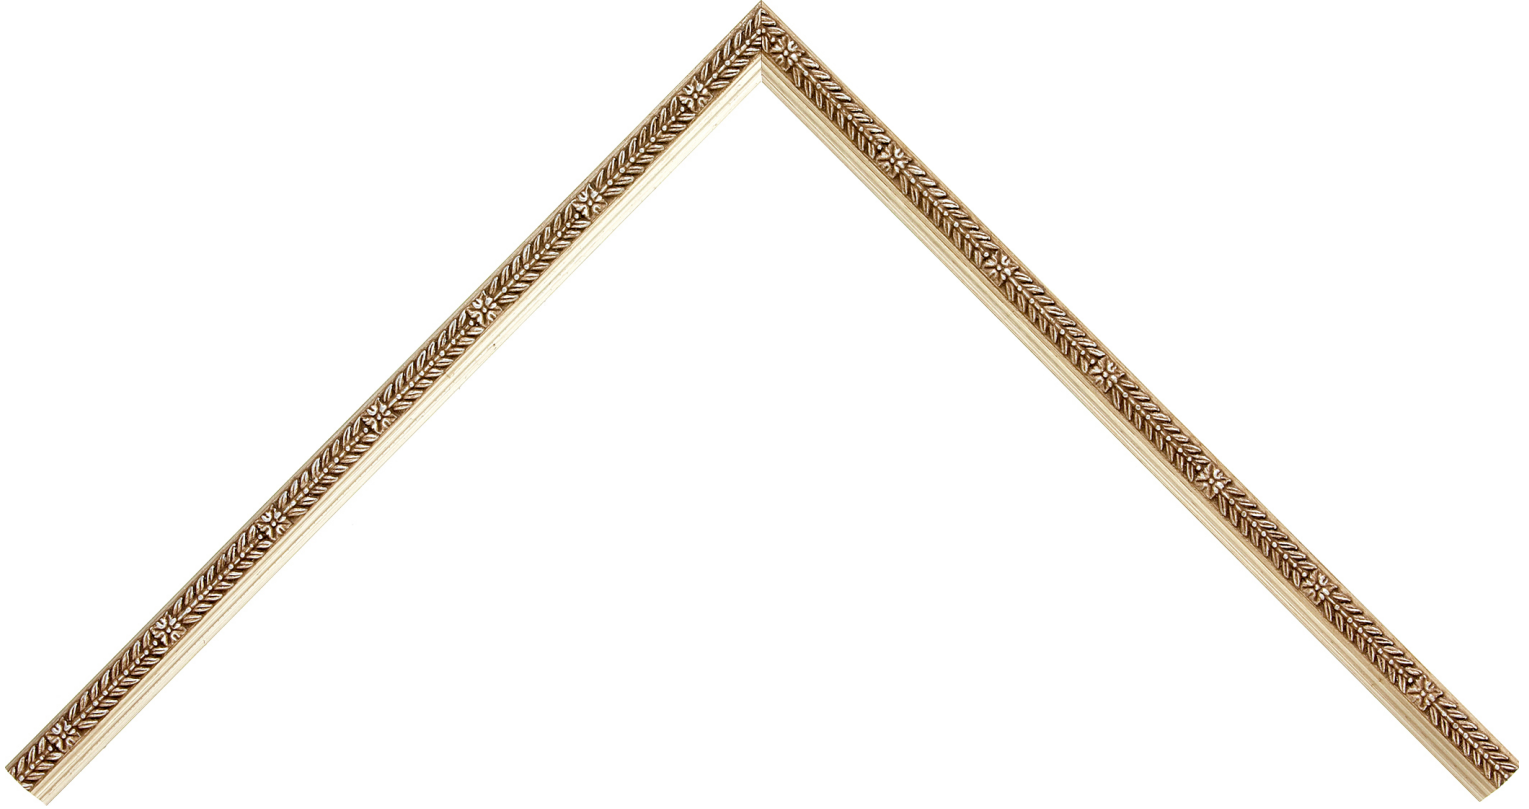

Product Number: 14354

Product Collection: Fiori

Line: Roma One

Style: Global

Color: Silver

Height: 0.5

Width: 0.625

Rabbit Height: 0.25