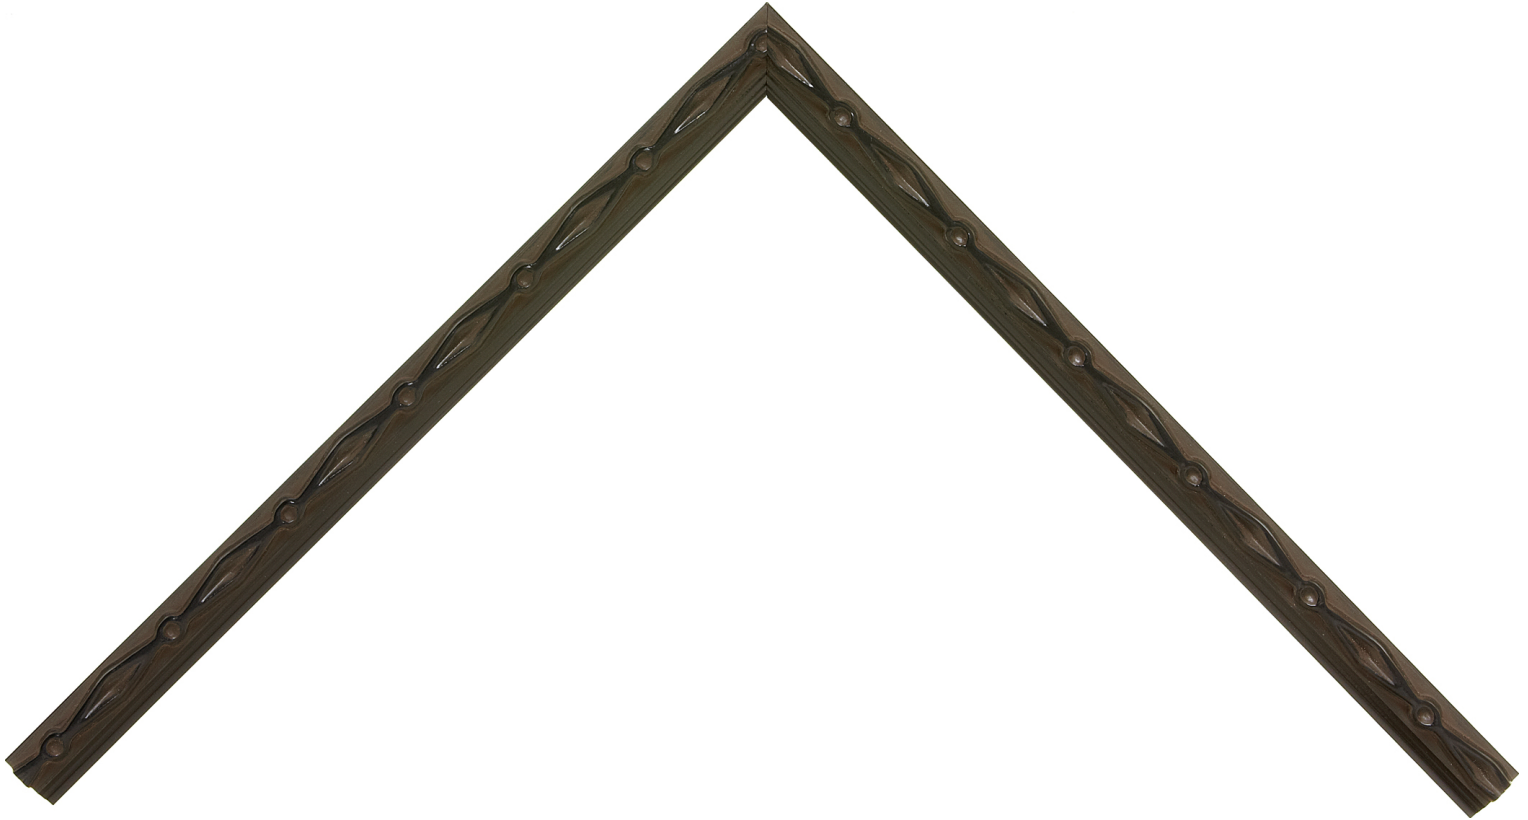

Product Number: 17000

Product Collection: Elements

Line: Roma One

Style: Global

Color: Black

Height: 0.75

Width: 0.75

Rabbet Height: 0.25