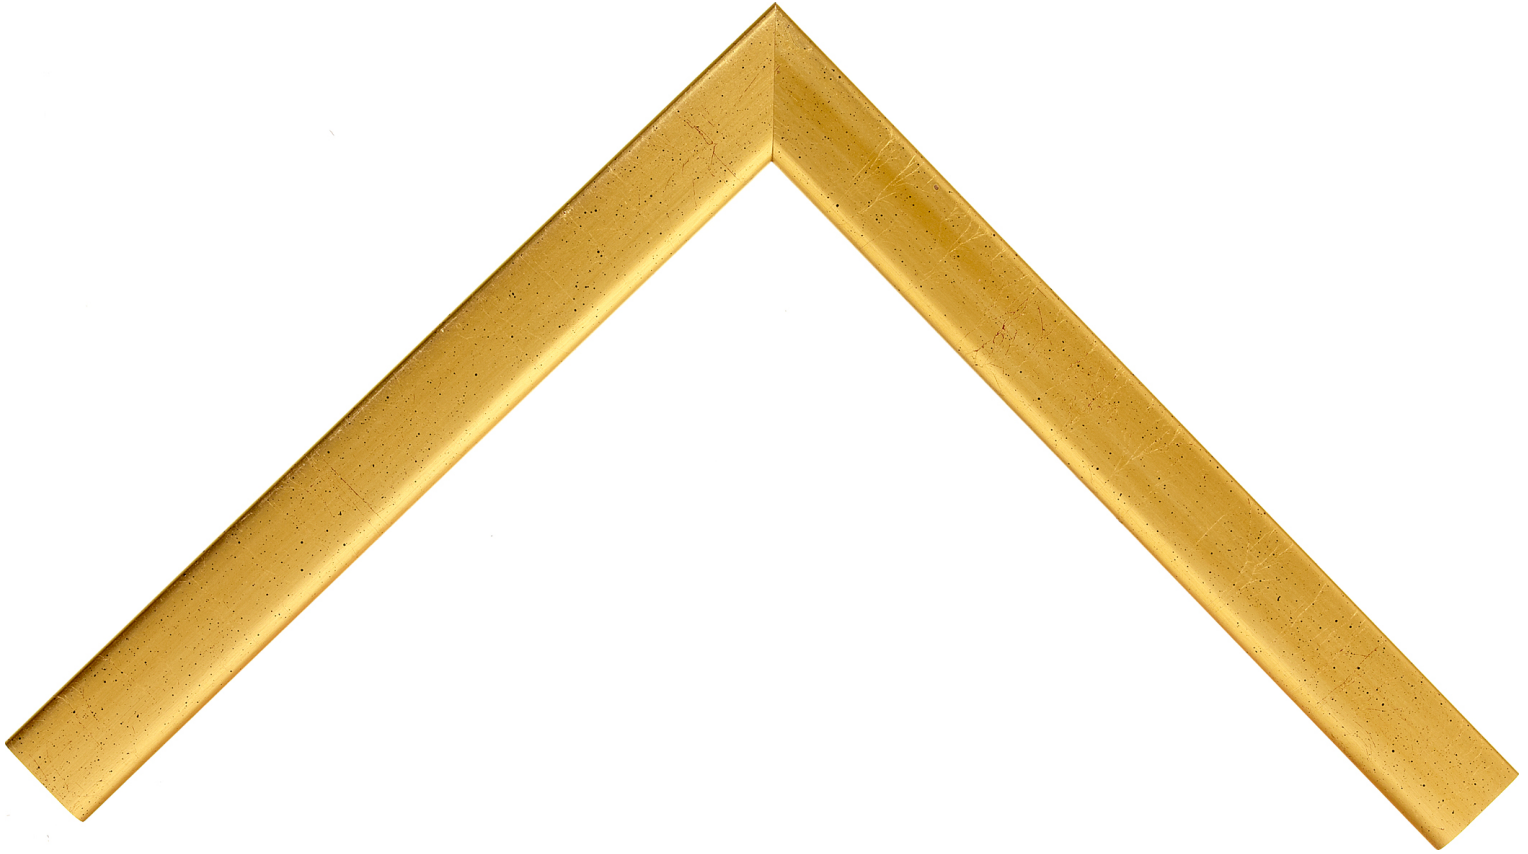

Product Number: 20355

Product Collection: Portfolio

Line: Roma One

Style: Contemporary

Color: Gold

Height: 0.5

Width: 1.375

Rabbit Height: 0.25