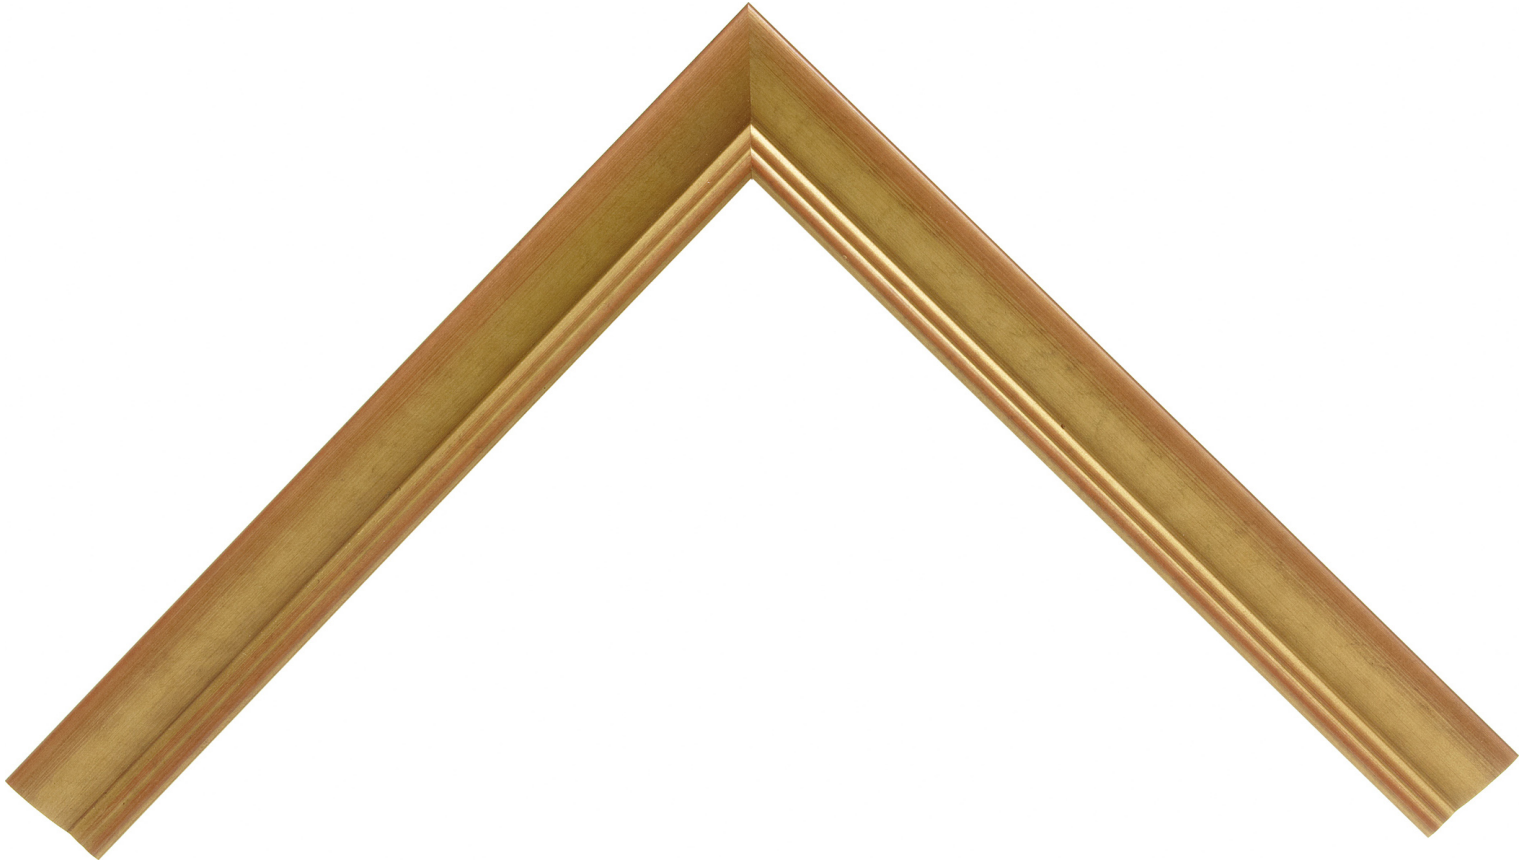

Product Number: 26255

Product Collection: Eleganza

Line: Simply Roma

Style: Traditiona

Color: Gold

Height: 1.125

Width: 1.5

Rabbet Height: 0.375