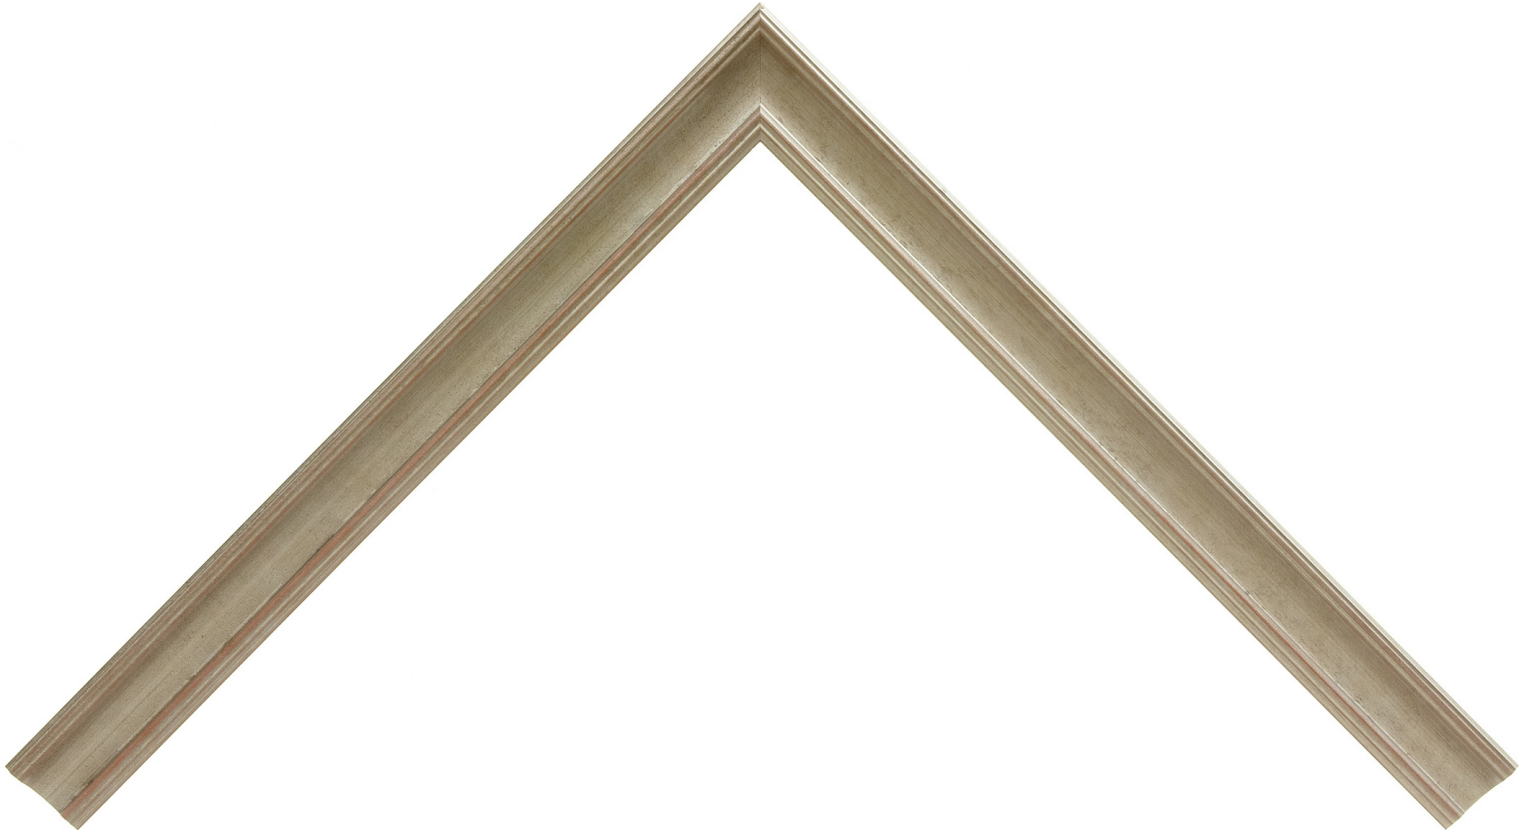

Product Number: 26554

Product Collection: Eleganza

Line: Simply Roma

Style: Traditiona

Color: Silver

Height: 1.000

Width: 1.125

Rabbet Height: 0.25