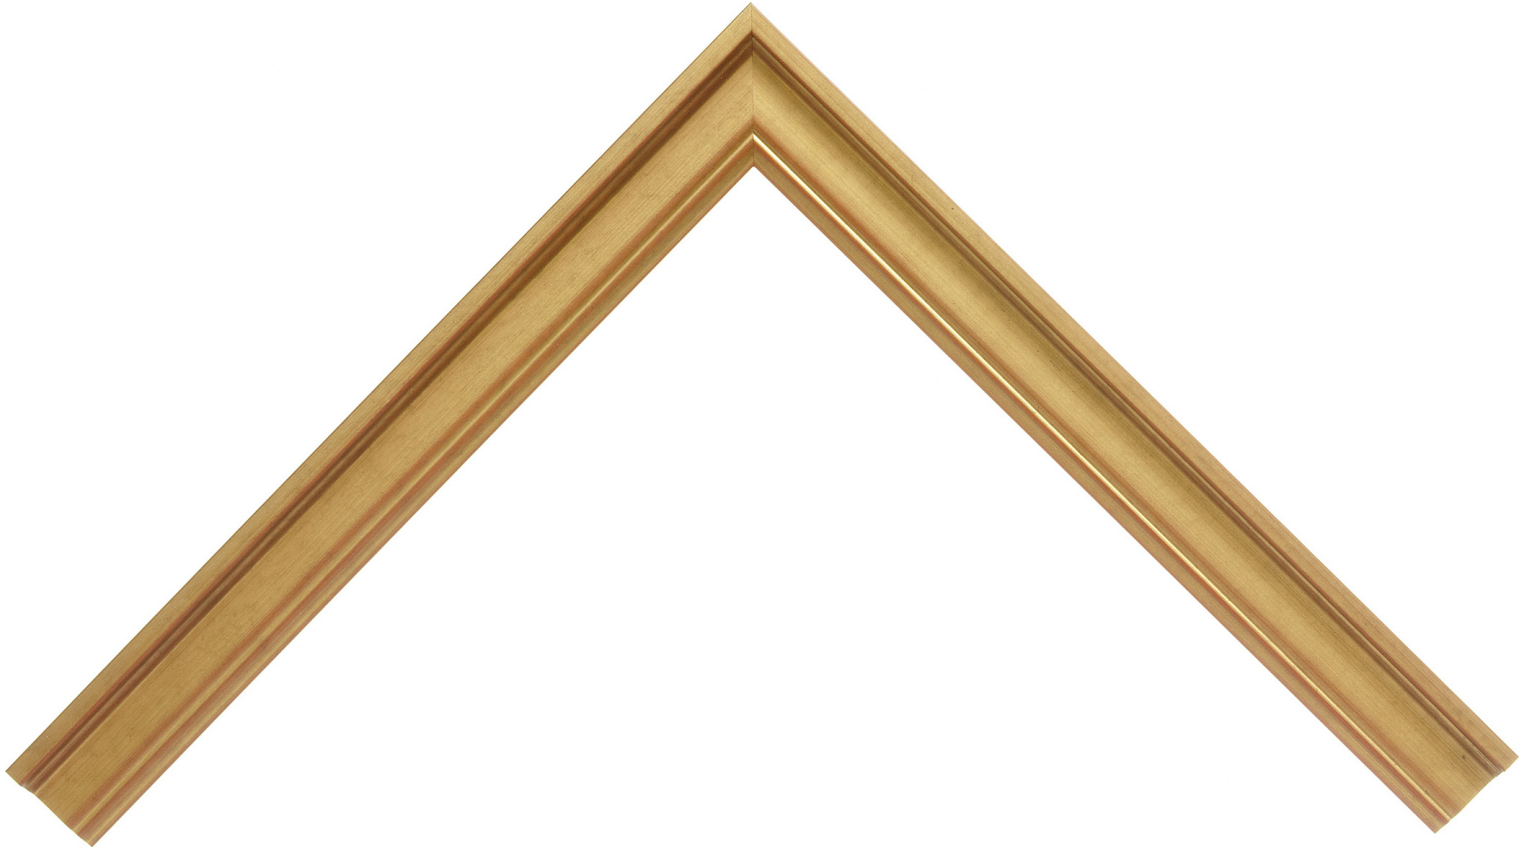

Product Number: 26855

Product Collection: Eleganza

Line: Simply Roma

Style: Traditiona

Color: Gold

Height: 1.125

Width: 1.375

Rabbet Height: 0.375