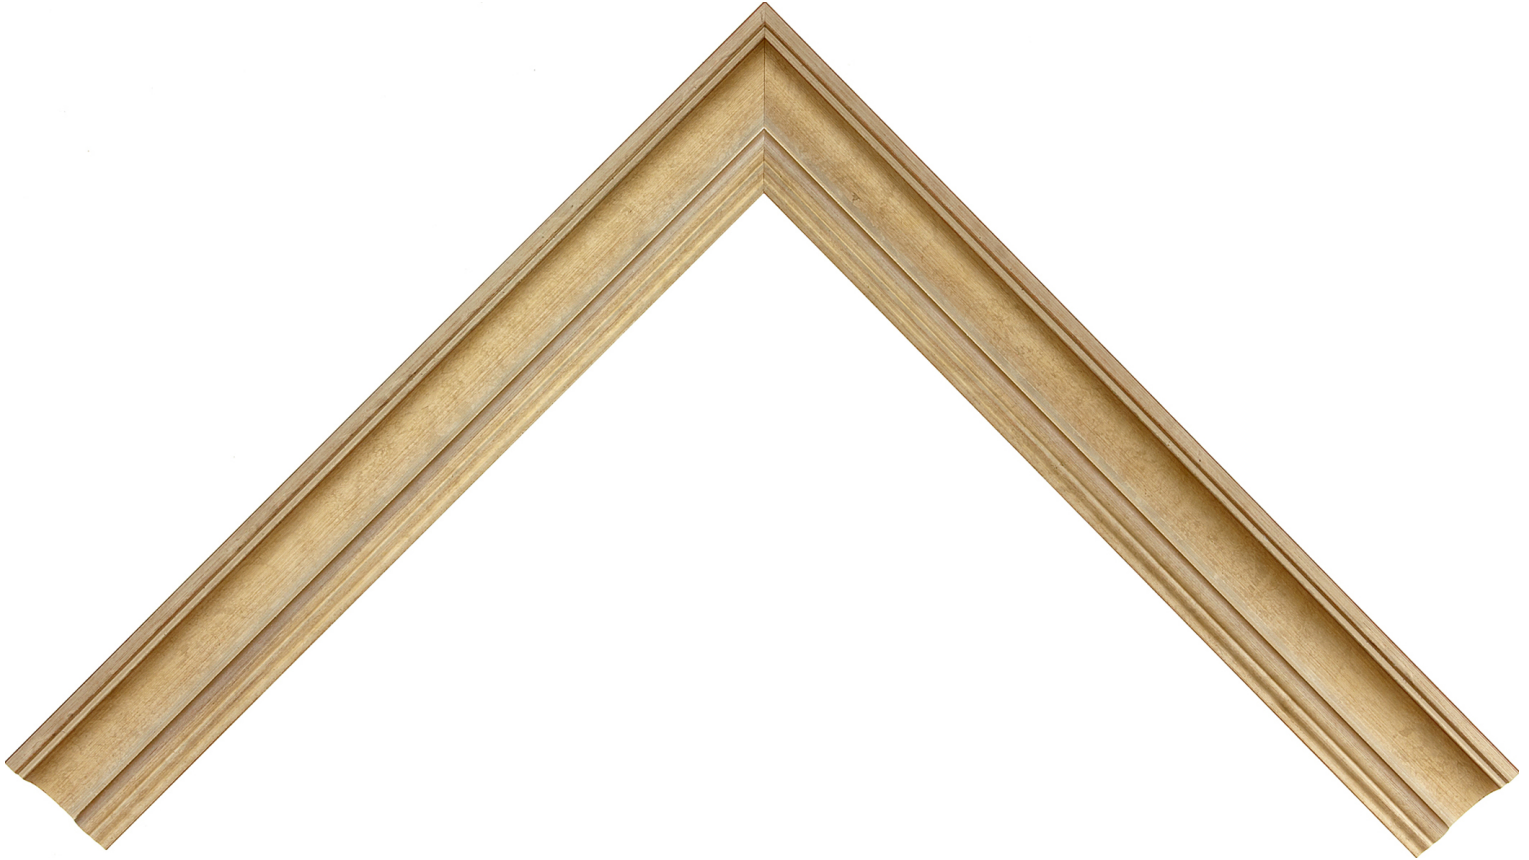

Product Number: 30554

Product Collection: Eleganza

Line: Roma One

Style: Traditiona

Color: Silver

Height: 1.25

Width: 1.375

Rabbet Height: 0.375