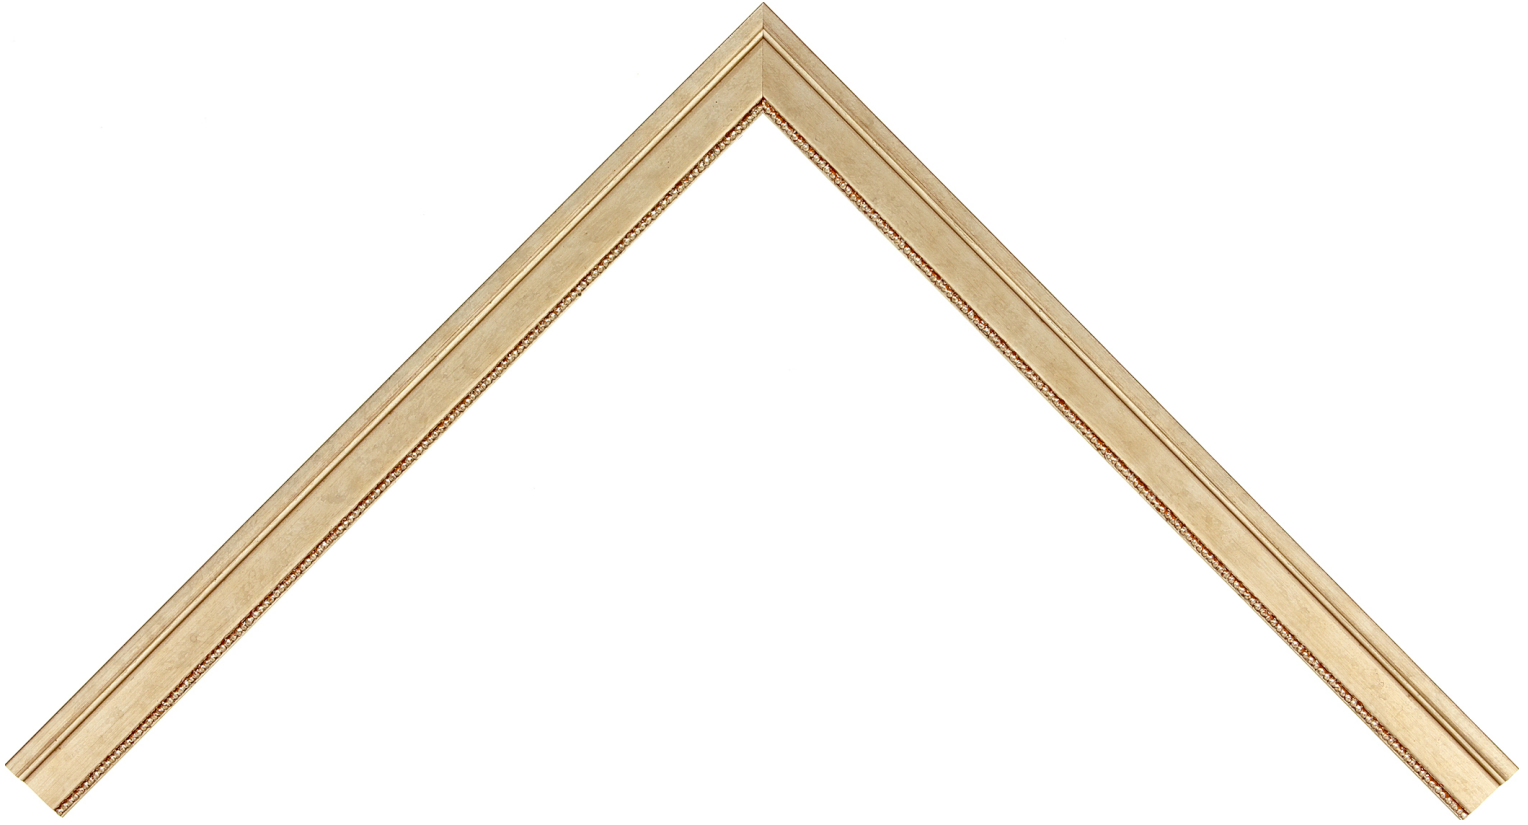

Product Number: 31555

Product Collection: Eleganza

Line: Roma One

Style: Classic

Color: Gold

Height: 0.625

Width: 0.875

Rabbit Height: 0.25