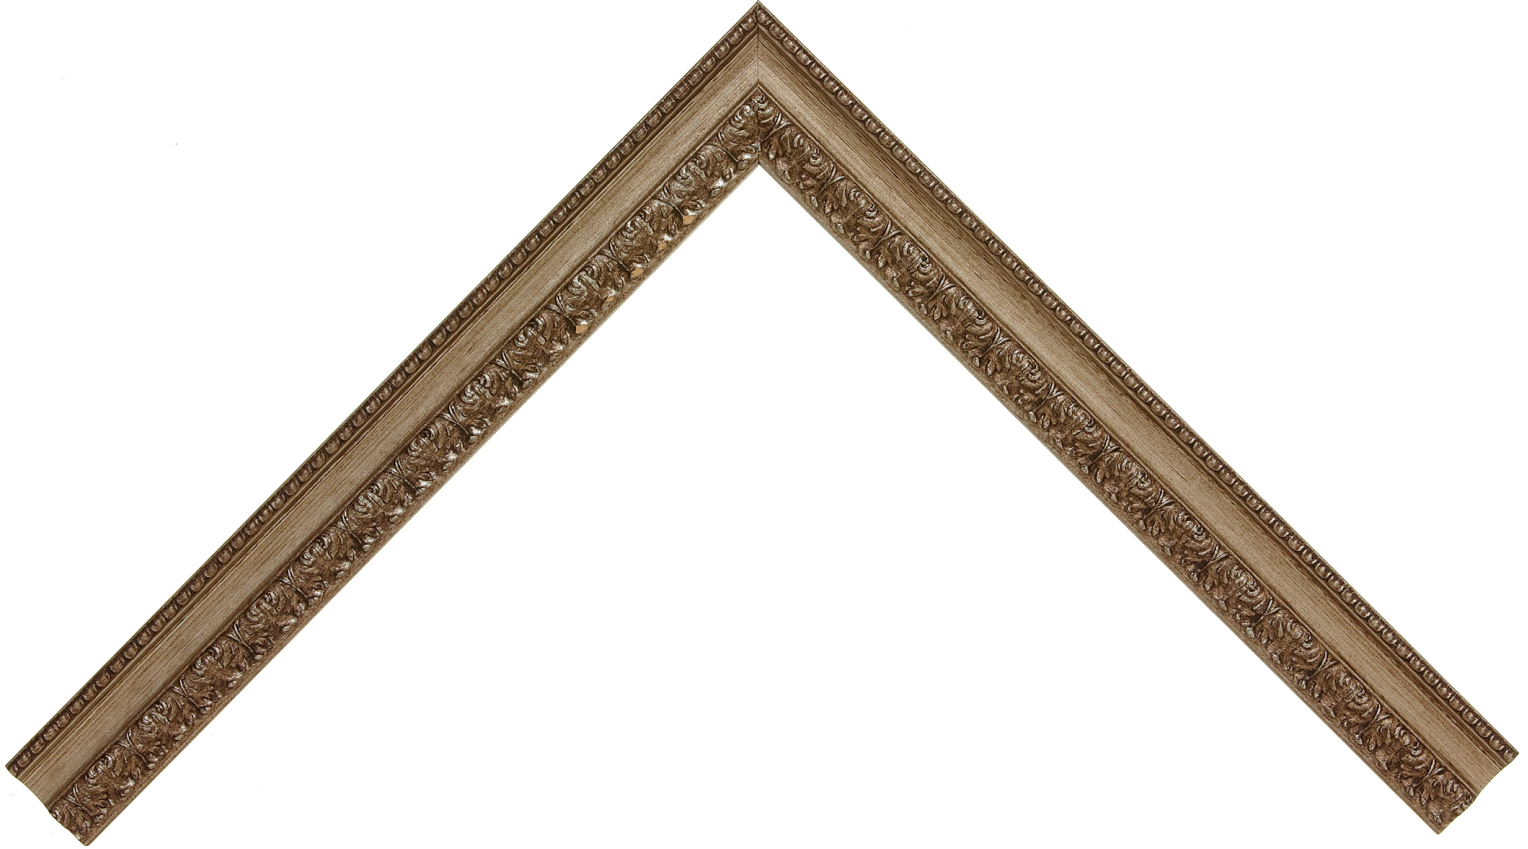

Product Number: 807054

Product Collection: Ruvo

Line: Simply Roma

Style: Classic

Color: Silver

Height: 1.375

Width: 1.5

Rabbit Height: 1.0625