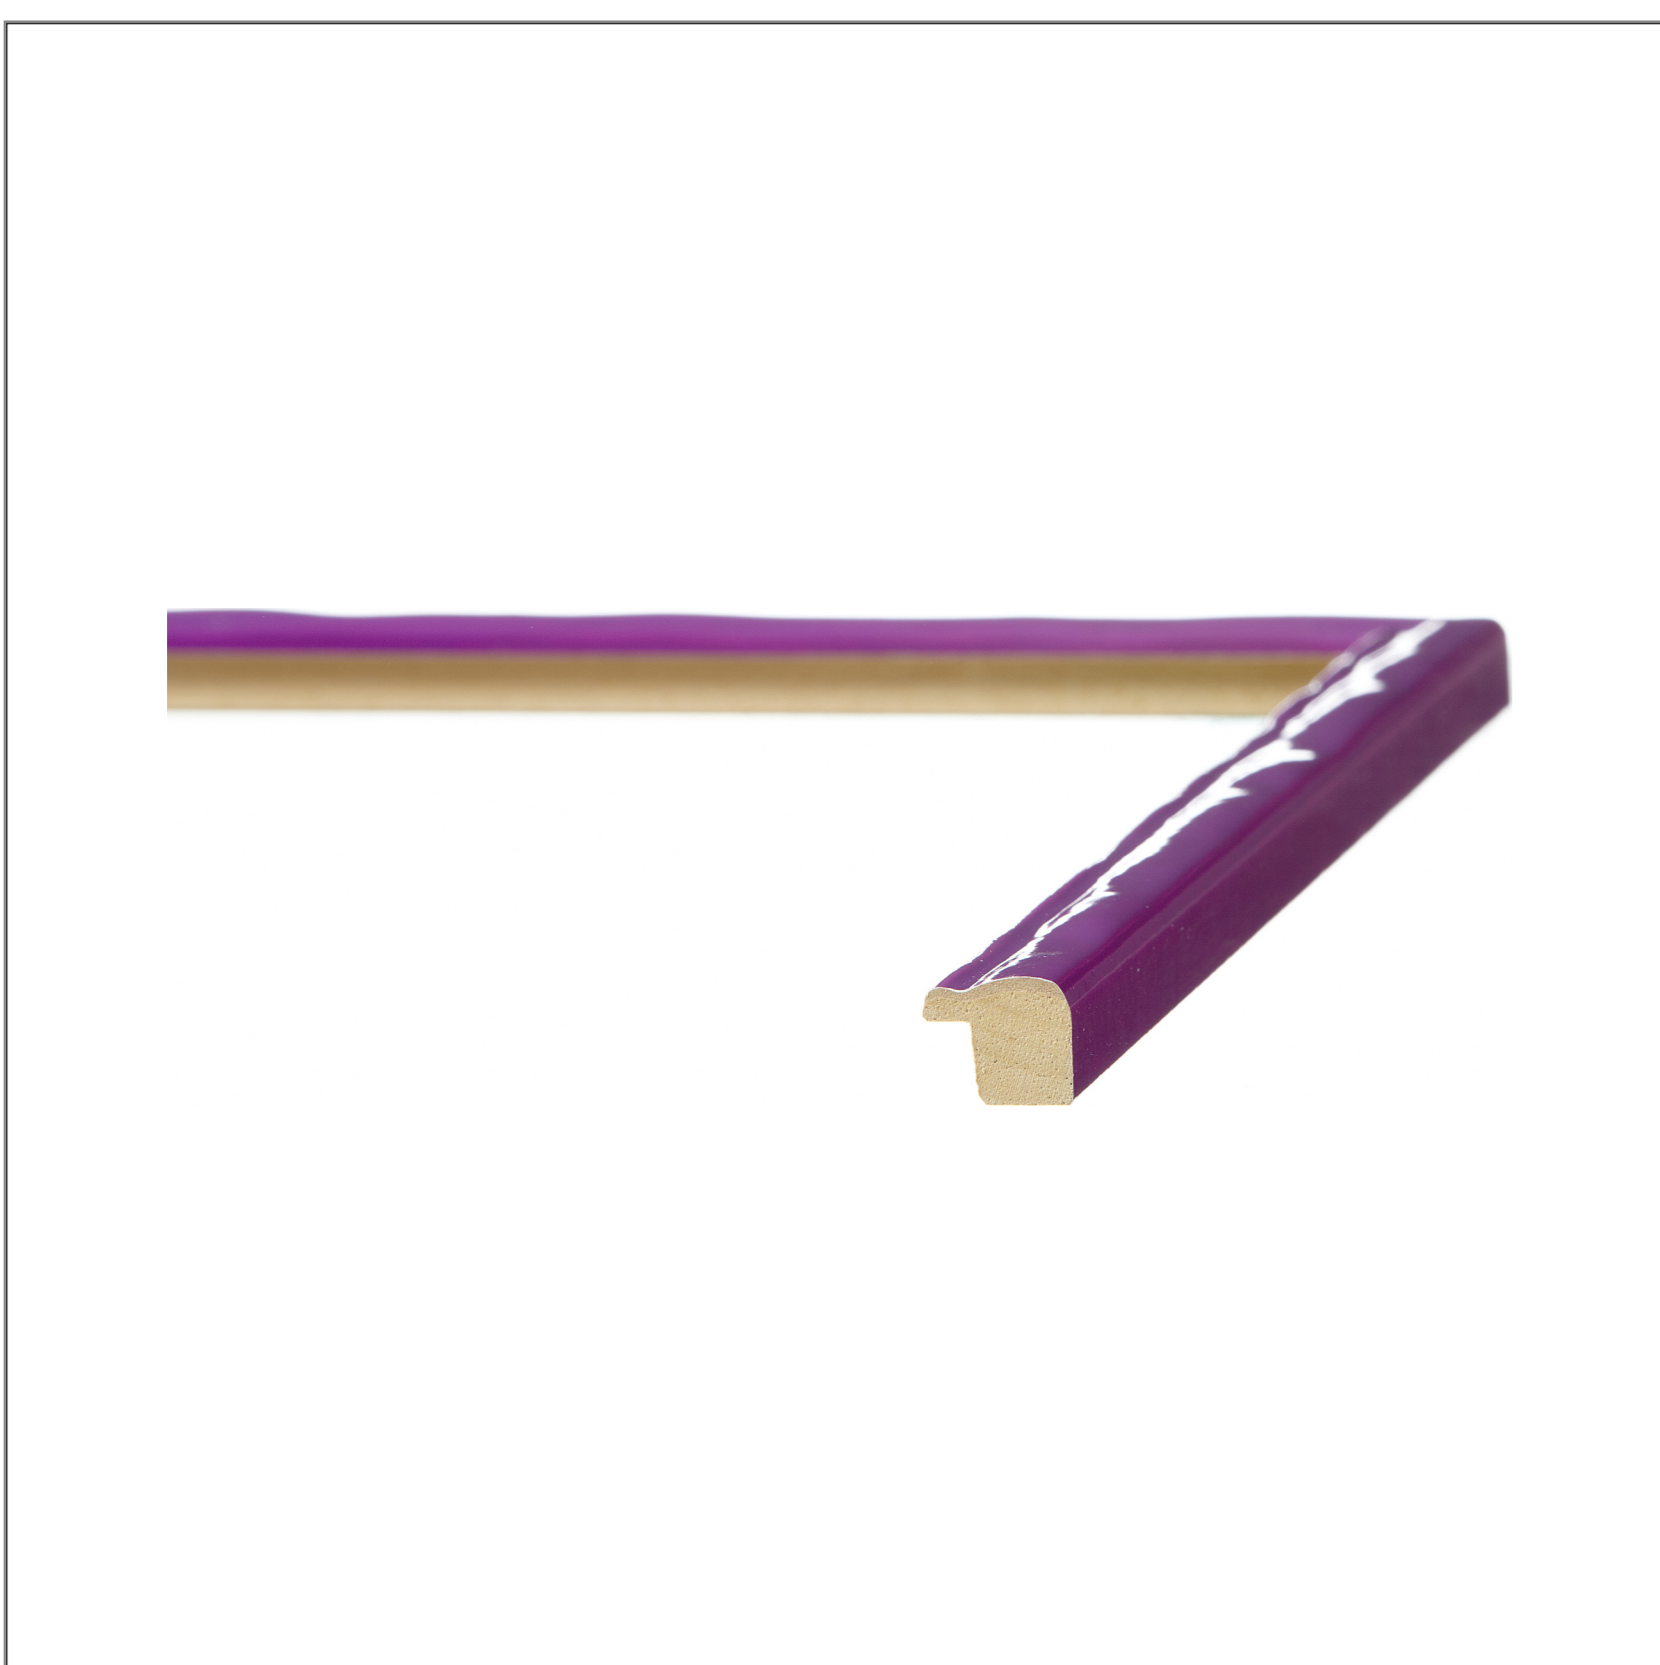

3D - Side Perspective