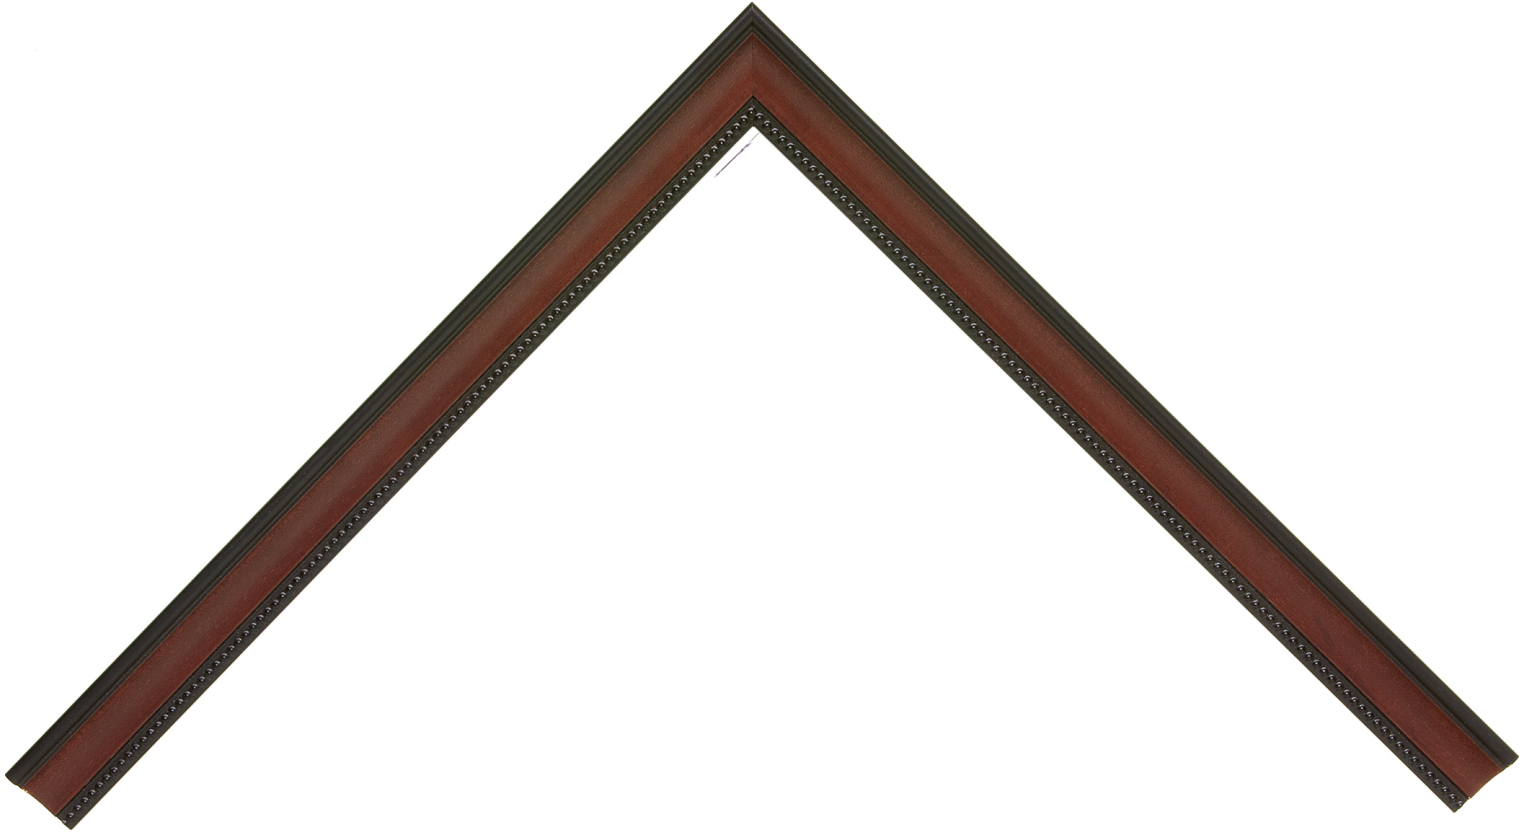

Product Number: 22725087

Product Collection: Ramino

Line: Simply Roma

Style: Classic

Color: Brown

Height: 1.125

Width: 1.0

Rabbit Height: 0.5