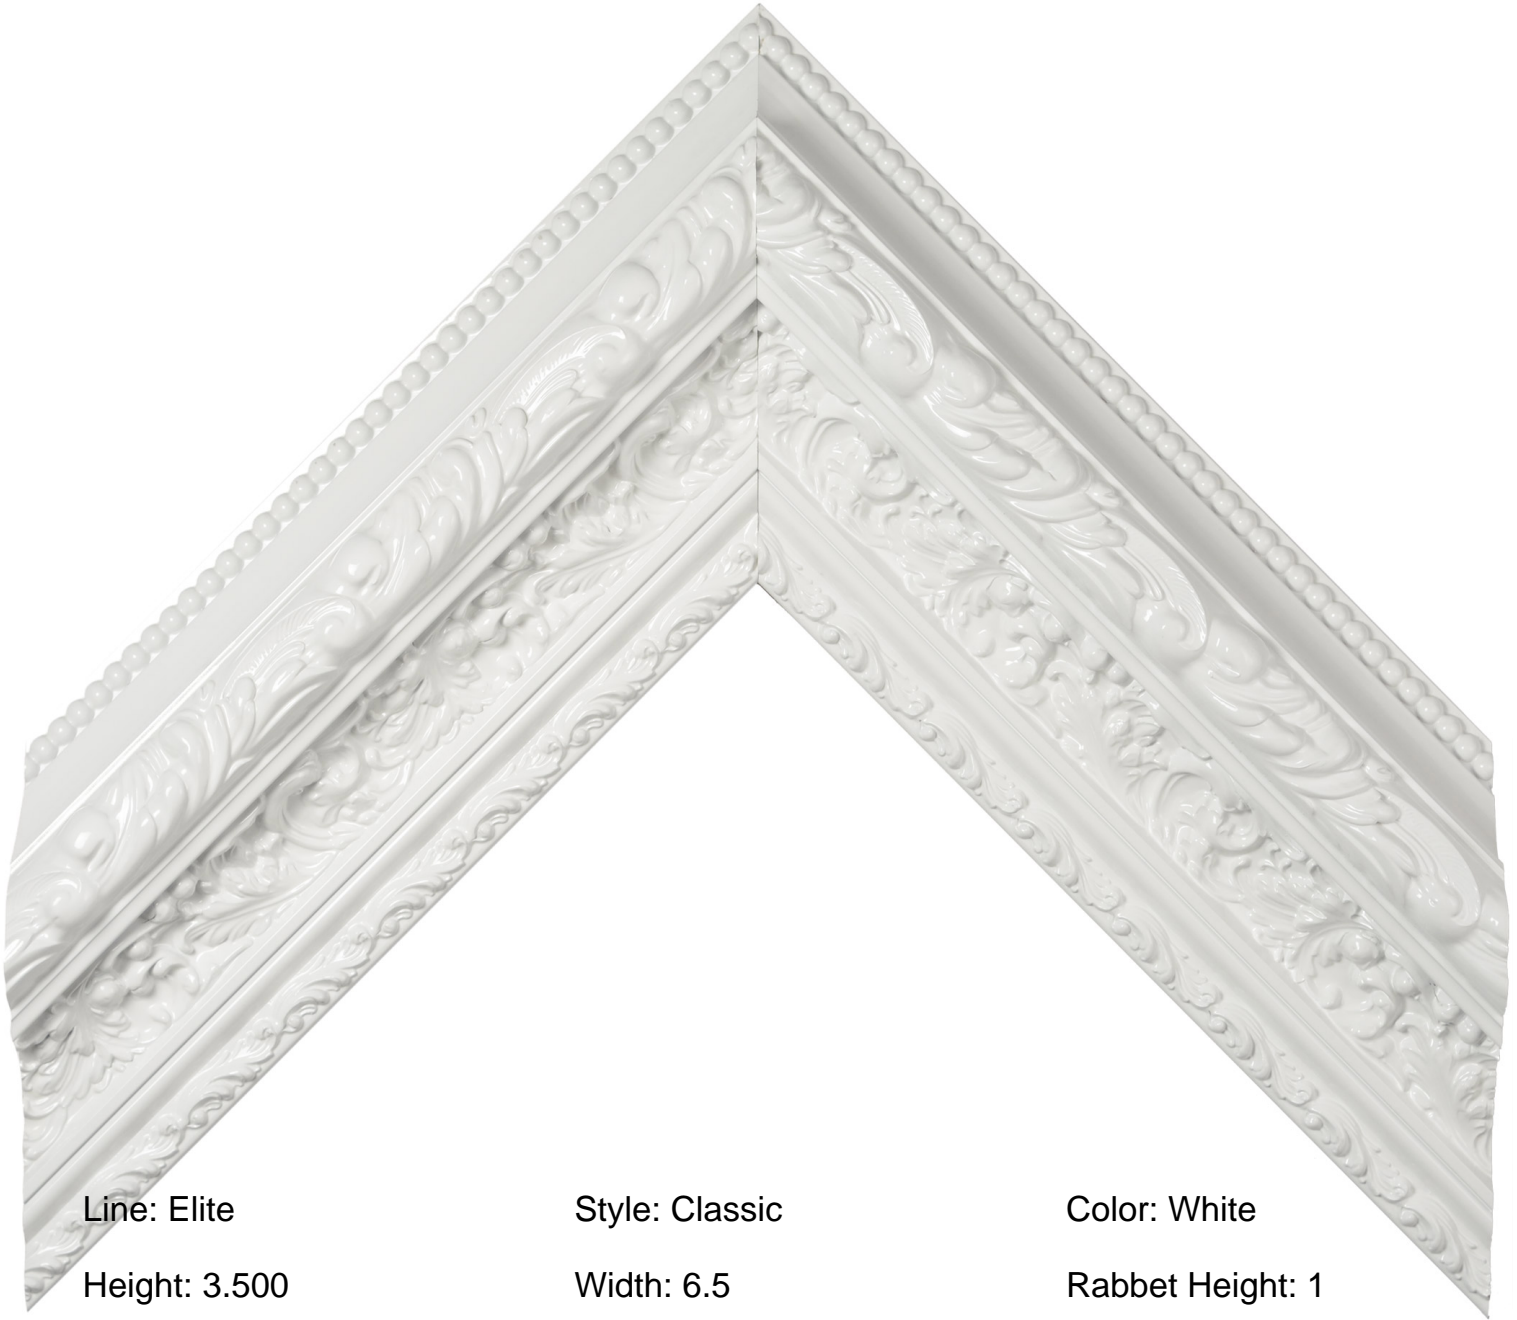

Product Number: 99501048

Product Collection: Elite

Line: Elite

Style: Classic

Color: White

Height: 3.500

Width: 6.5

Rabbet Height: 1