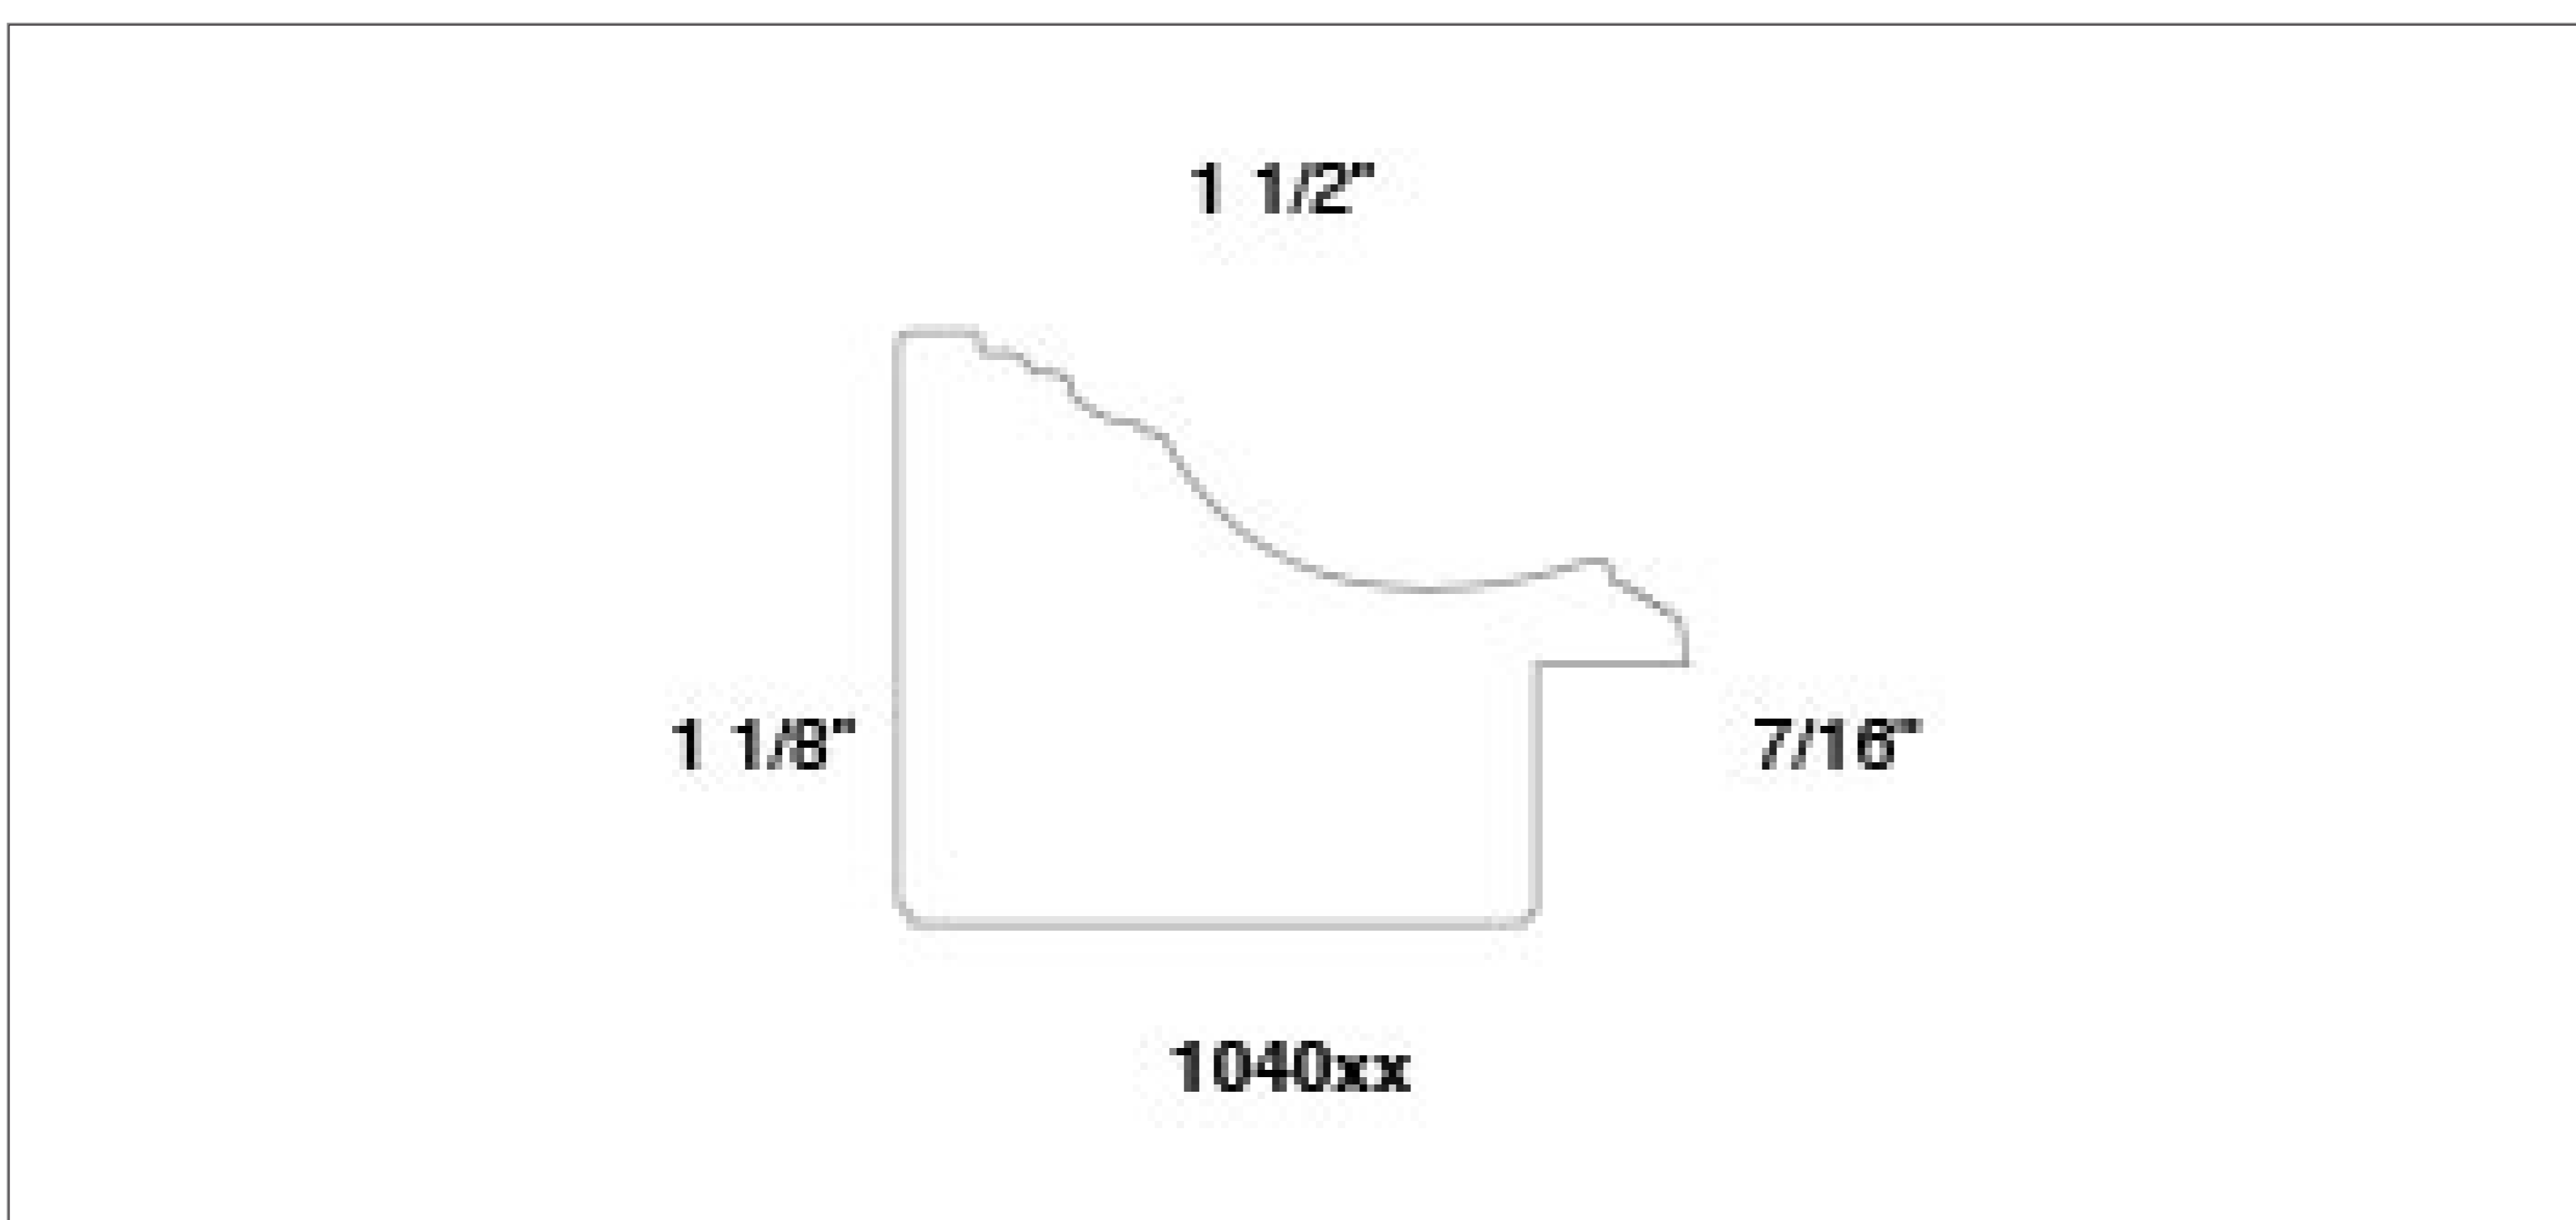

Cross Section (Drawing not to scale)

Specifications

The Collection

Care Instructions

Terms Of Use

Unless otherwise specified and/or credited, all products, samples, images, artwork, text and graphics, are the copyright property of Roma Moulding Inc. All rights reserved. All Content Copyright. All moulding designs are proprietary property and owned by Roma Moulding Inc.