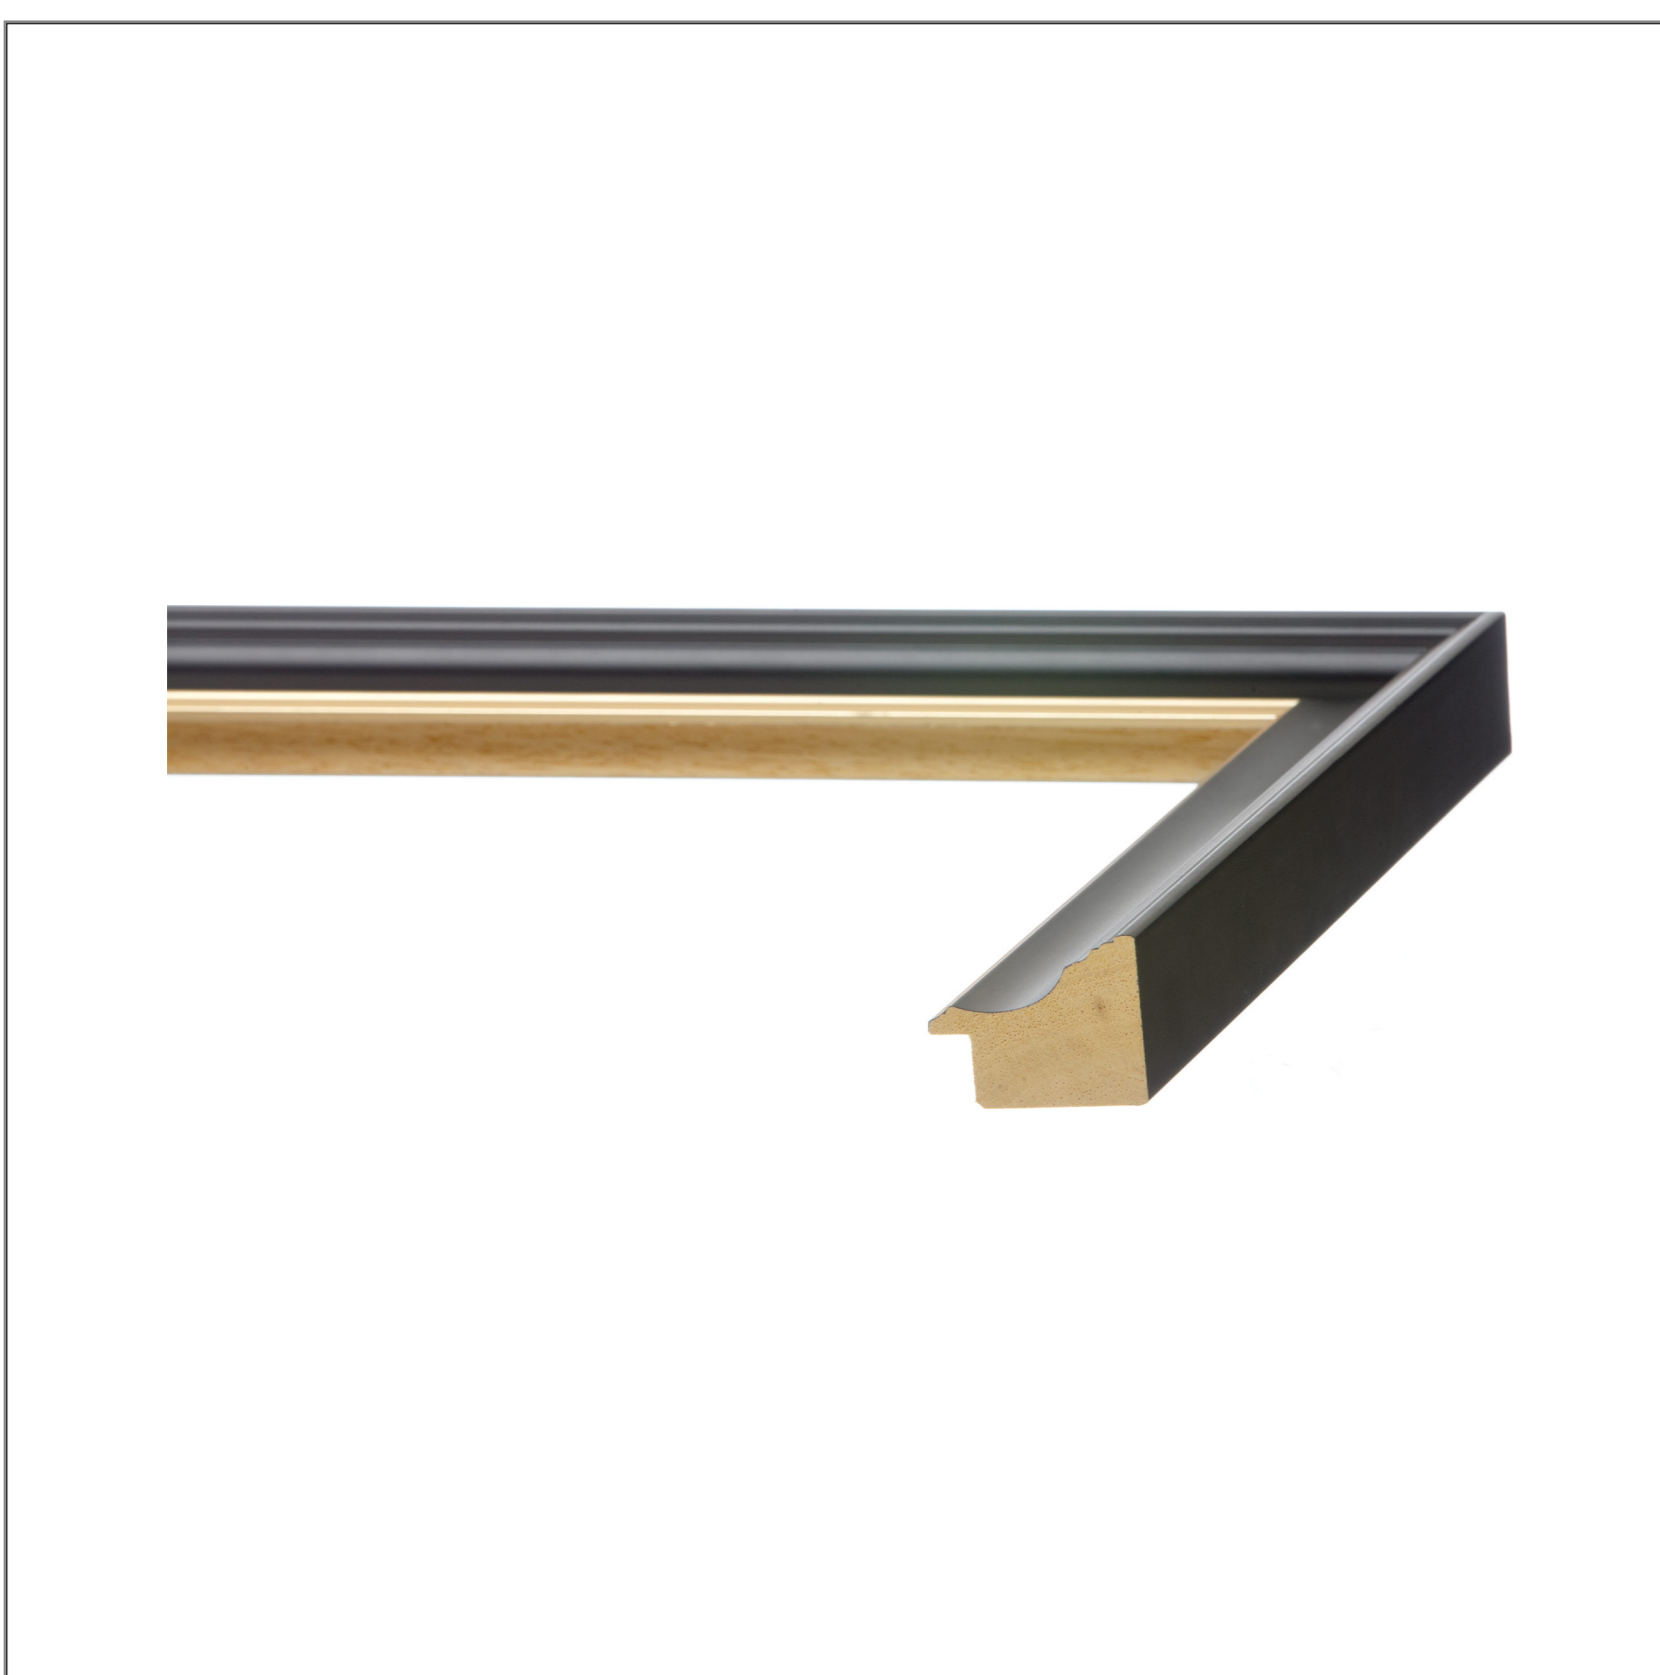

3D - Side Perspective