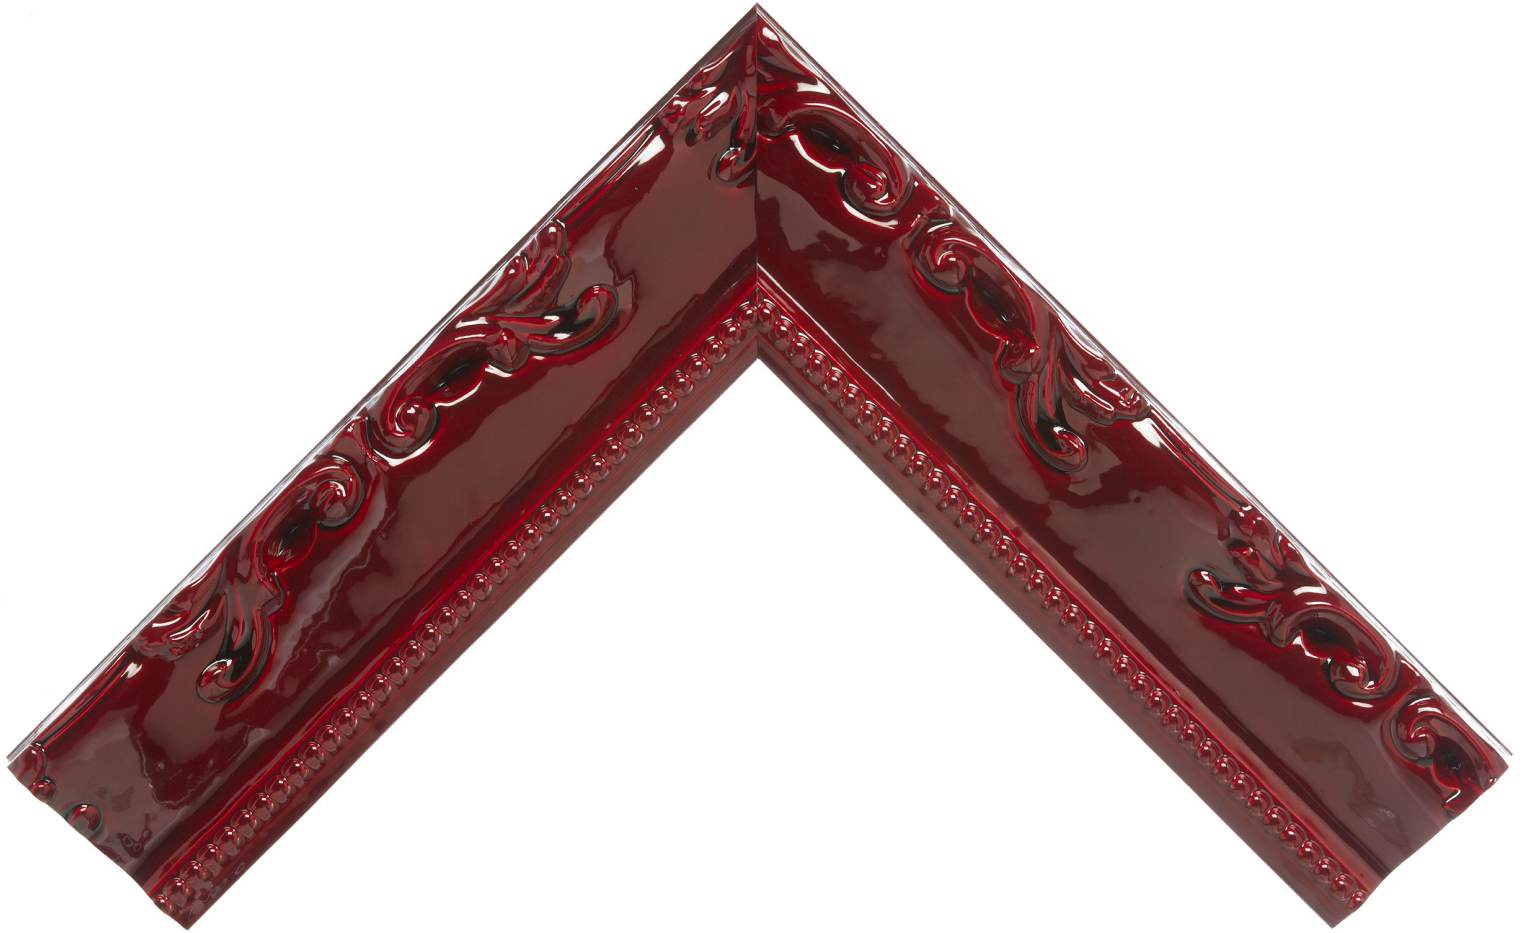

Product Number: 869046

Product Collection: Lavo

Line: Roma One

Style: Contemporary

Color: Red

Height: 2

Width: 3.0

Rabbit Height: 0.625