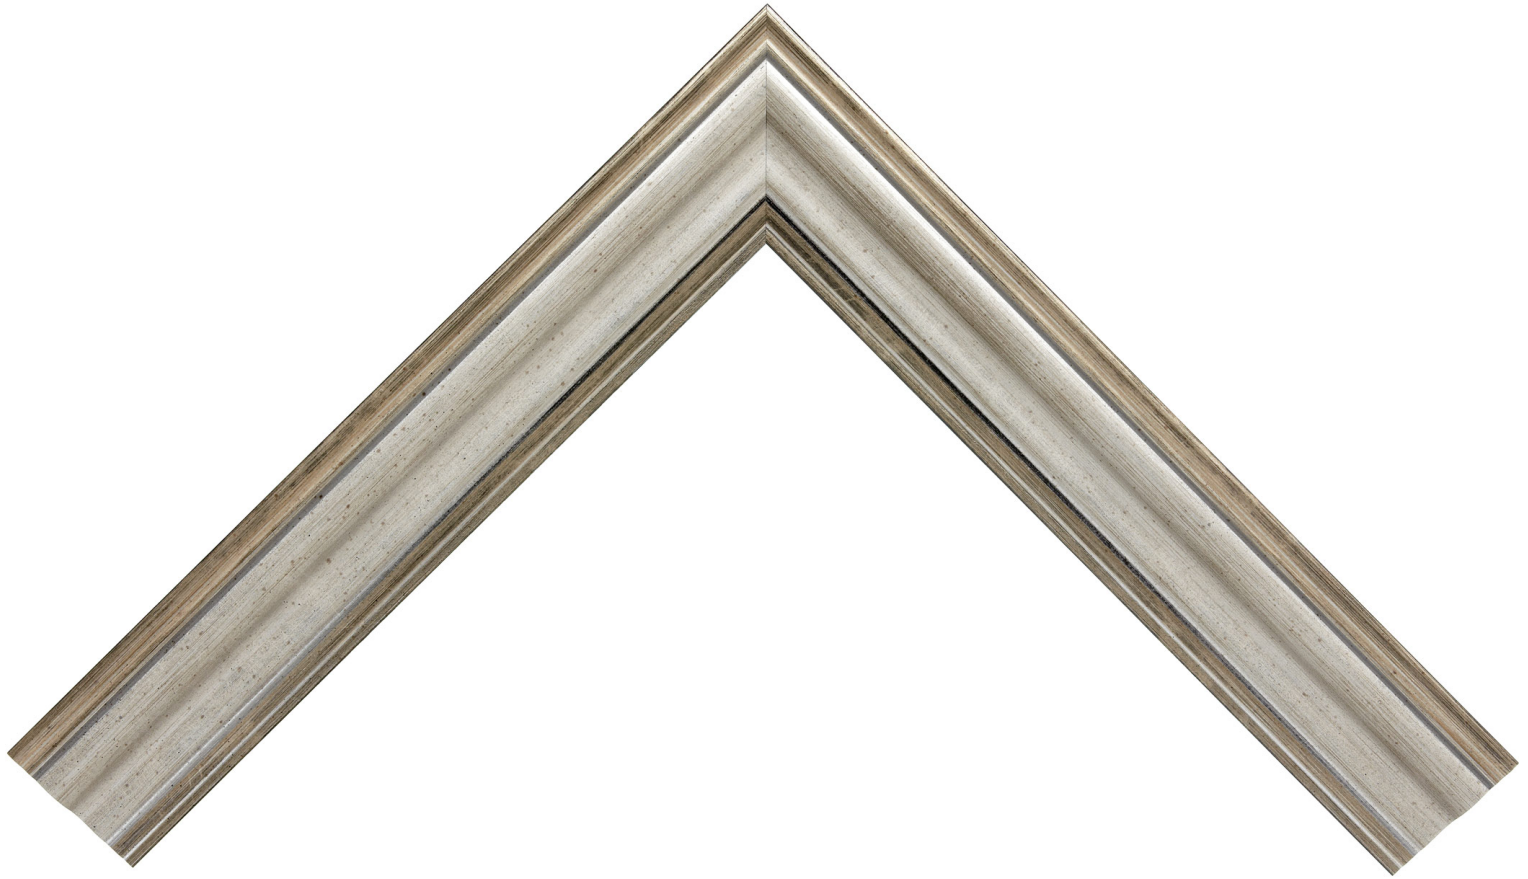

Product Number: 986054

Product Collection: Ravello

Line: Roma One

Style: Classic

Color: Silver

Height: 1.25

Width: 2.0

Rabbet Height: 0.375