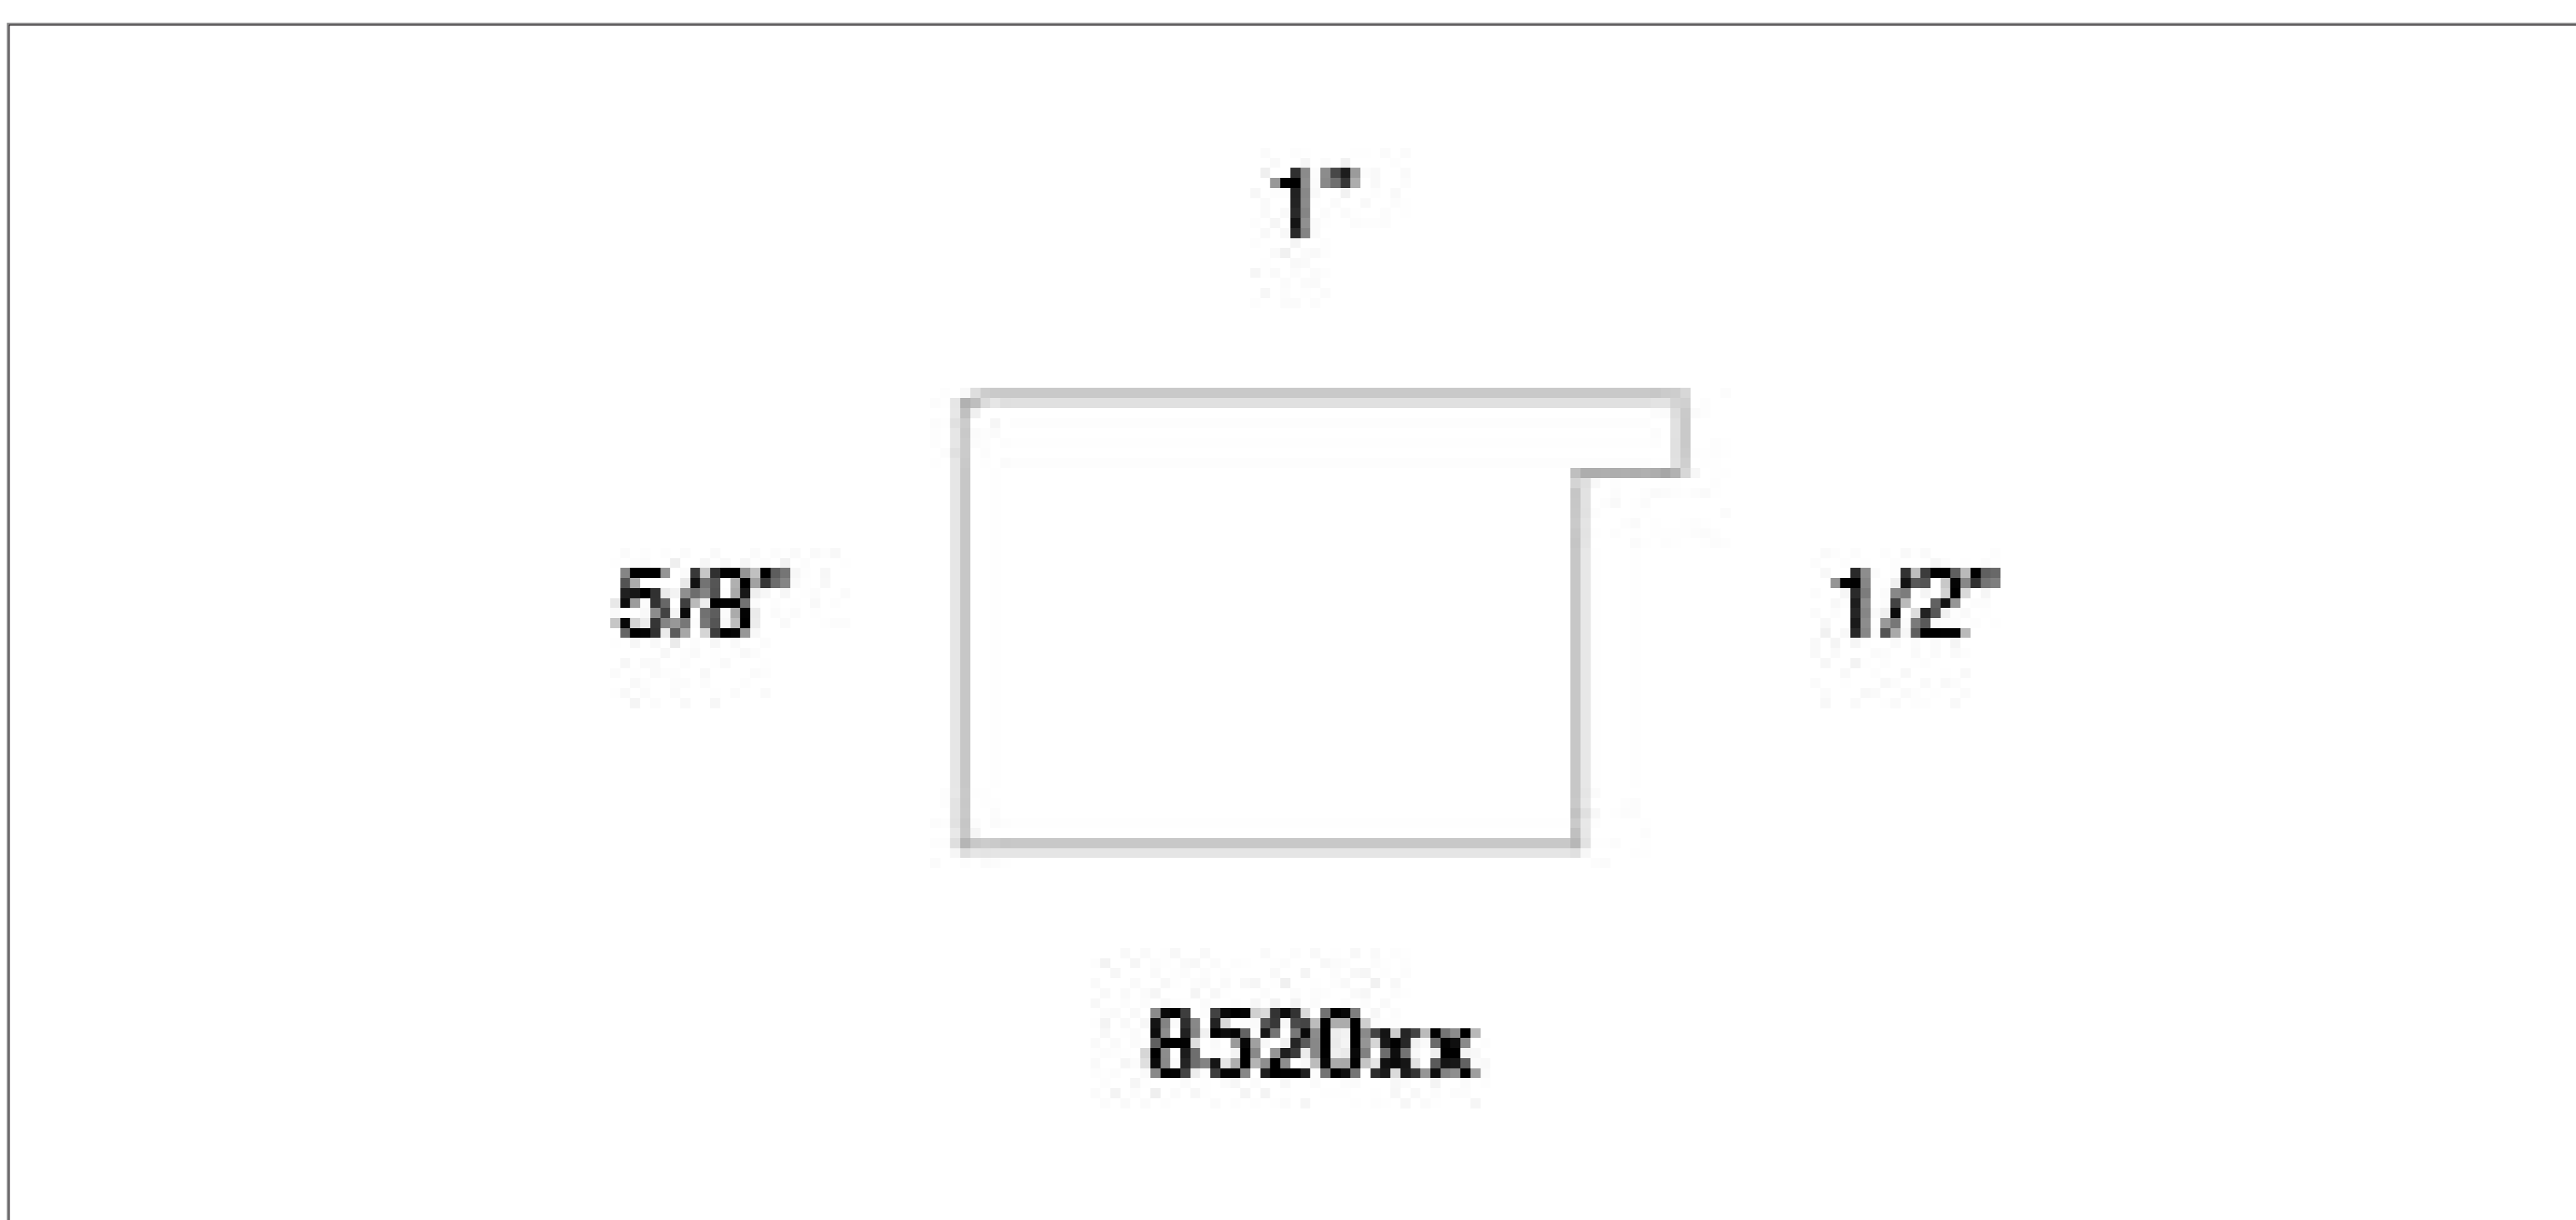

Cross Section (Drawing not to scale)

Specifications

The Collection

Care Instructions

Terms Of Use

Unless otherwise specified and/or credited, all products, samples, images, artwork, text and graphics, are the copyright property of Roma Moulding Inc. All rights reserved. All Content Copyright. All moulding designs are proprietary property and owned by Roma Moulding Inc.