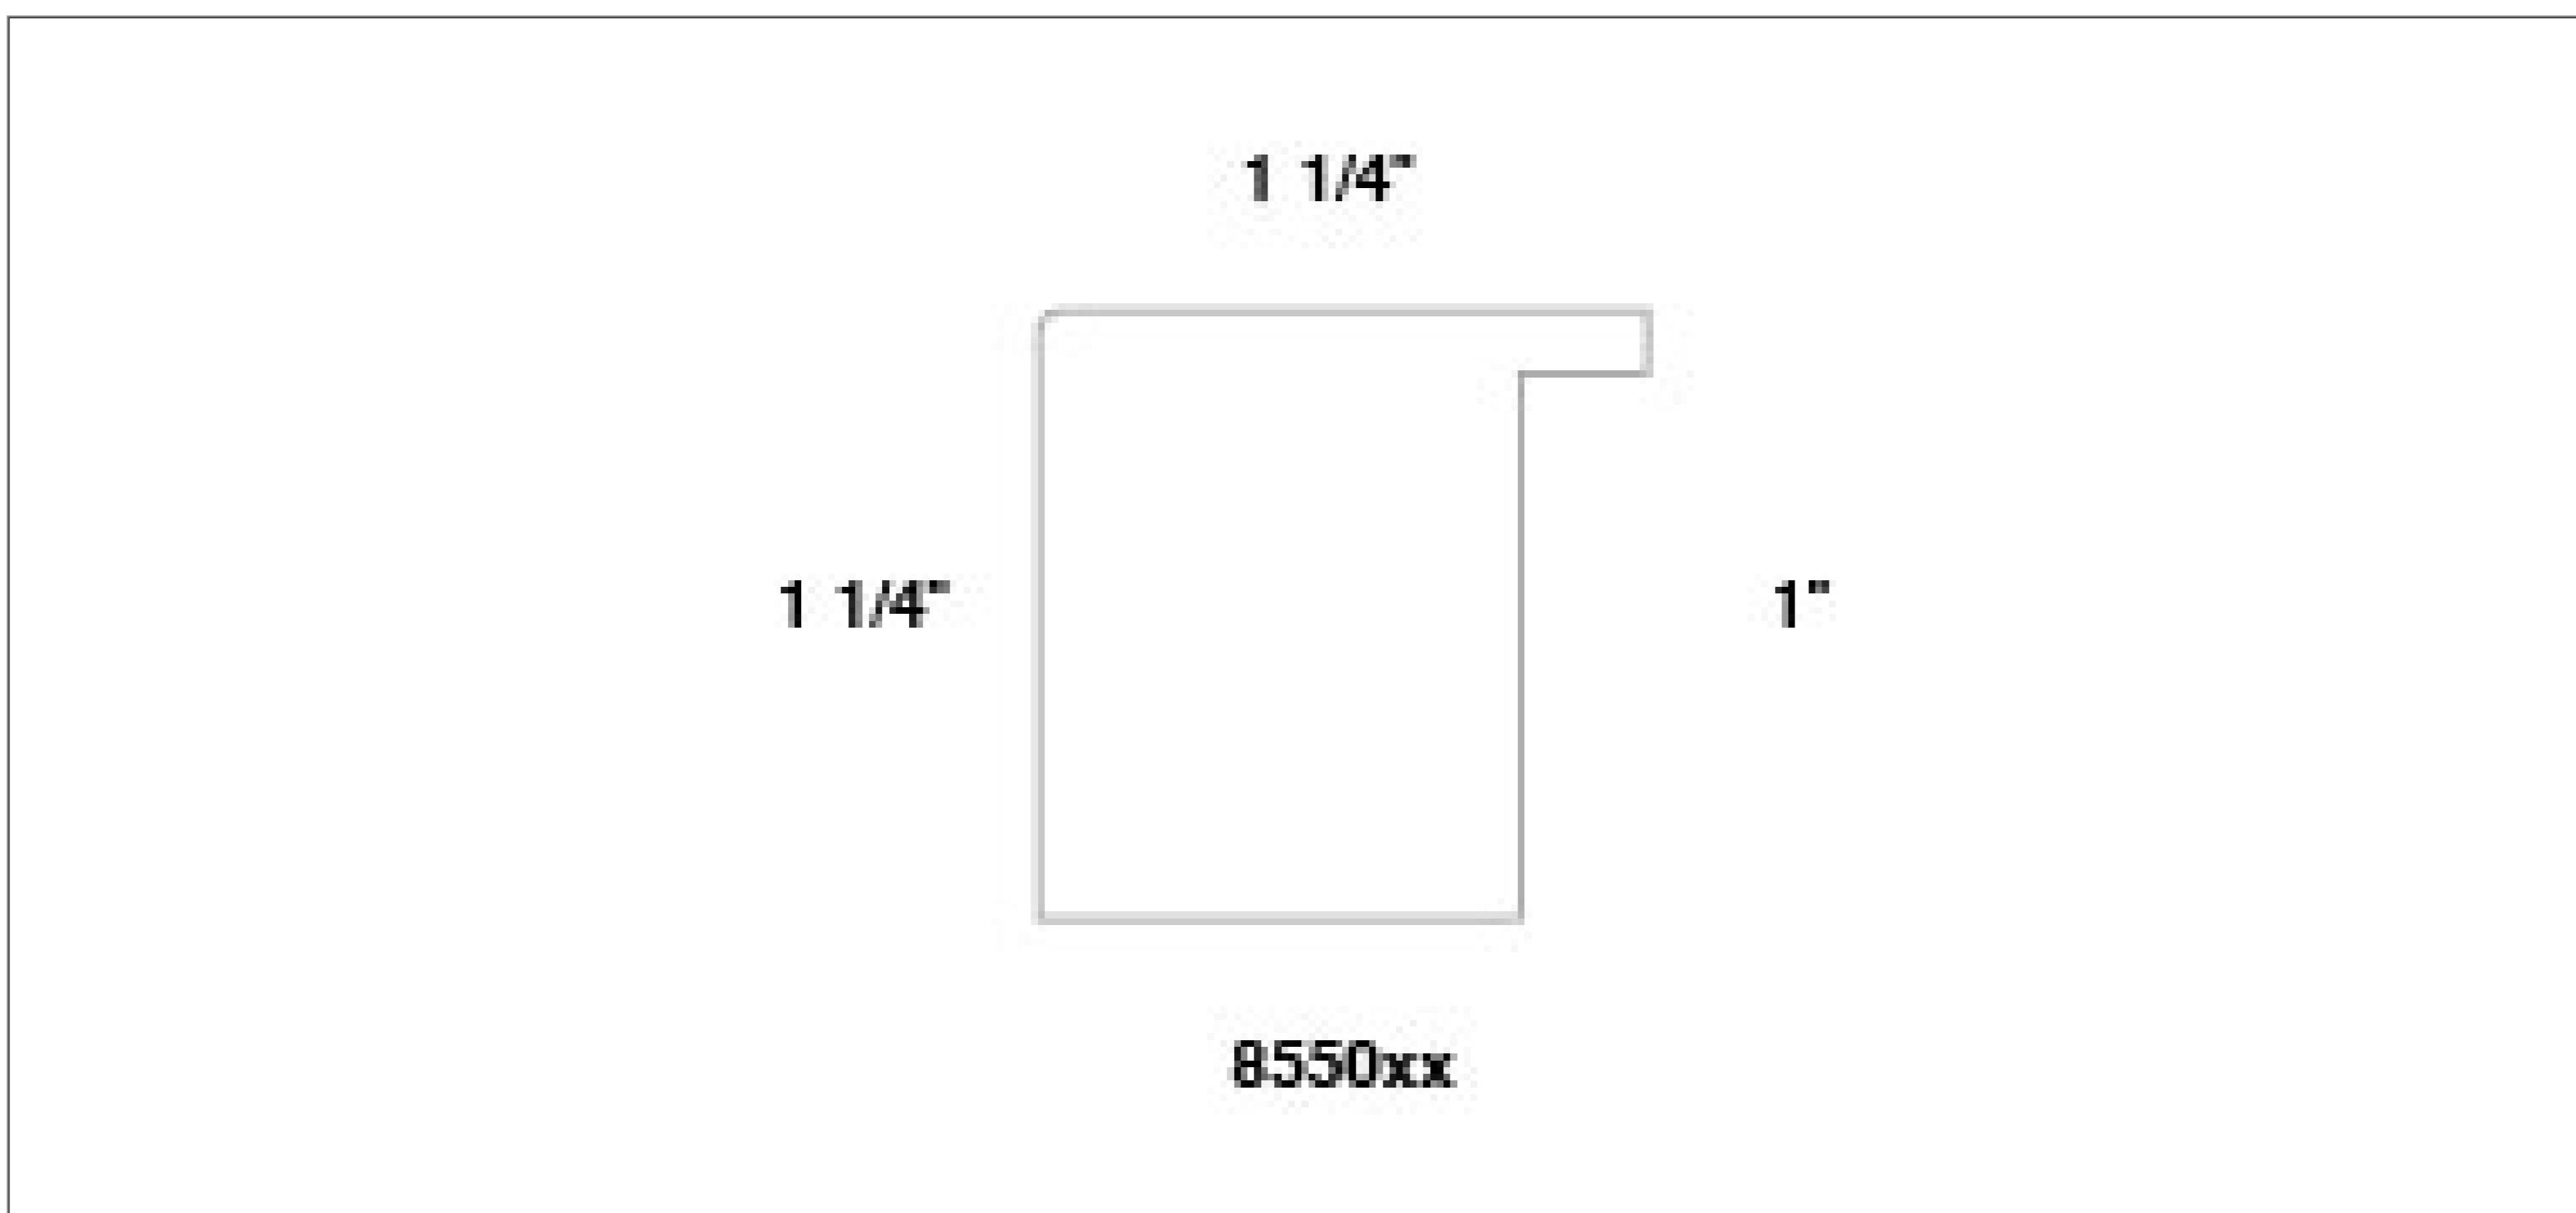

Cross Section (Drawing not to scale)

Specifications

The Collection

Care Instructions

Terms Of Use

Unless otherwise specified and/or credited, all products, samples, images, artwork, text and graphics, are the copyright property of Roma Moulding Inc. All rights reserved. All Content Copyright. All moulding designs are proprietary property and owned by Roma Moulding Inc.