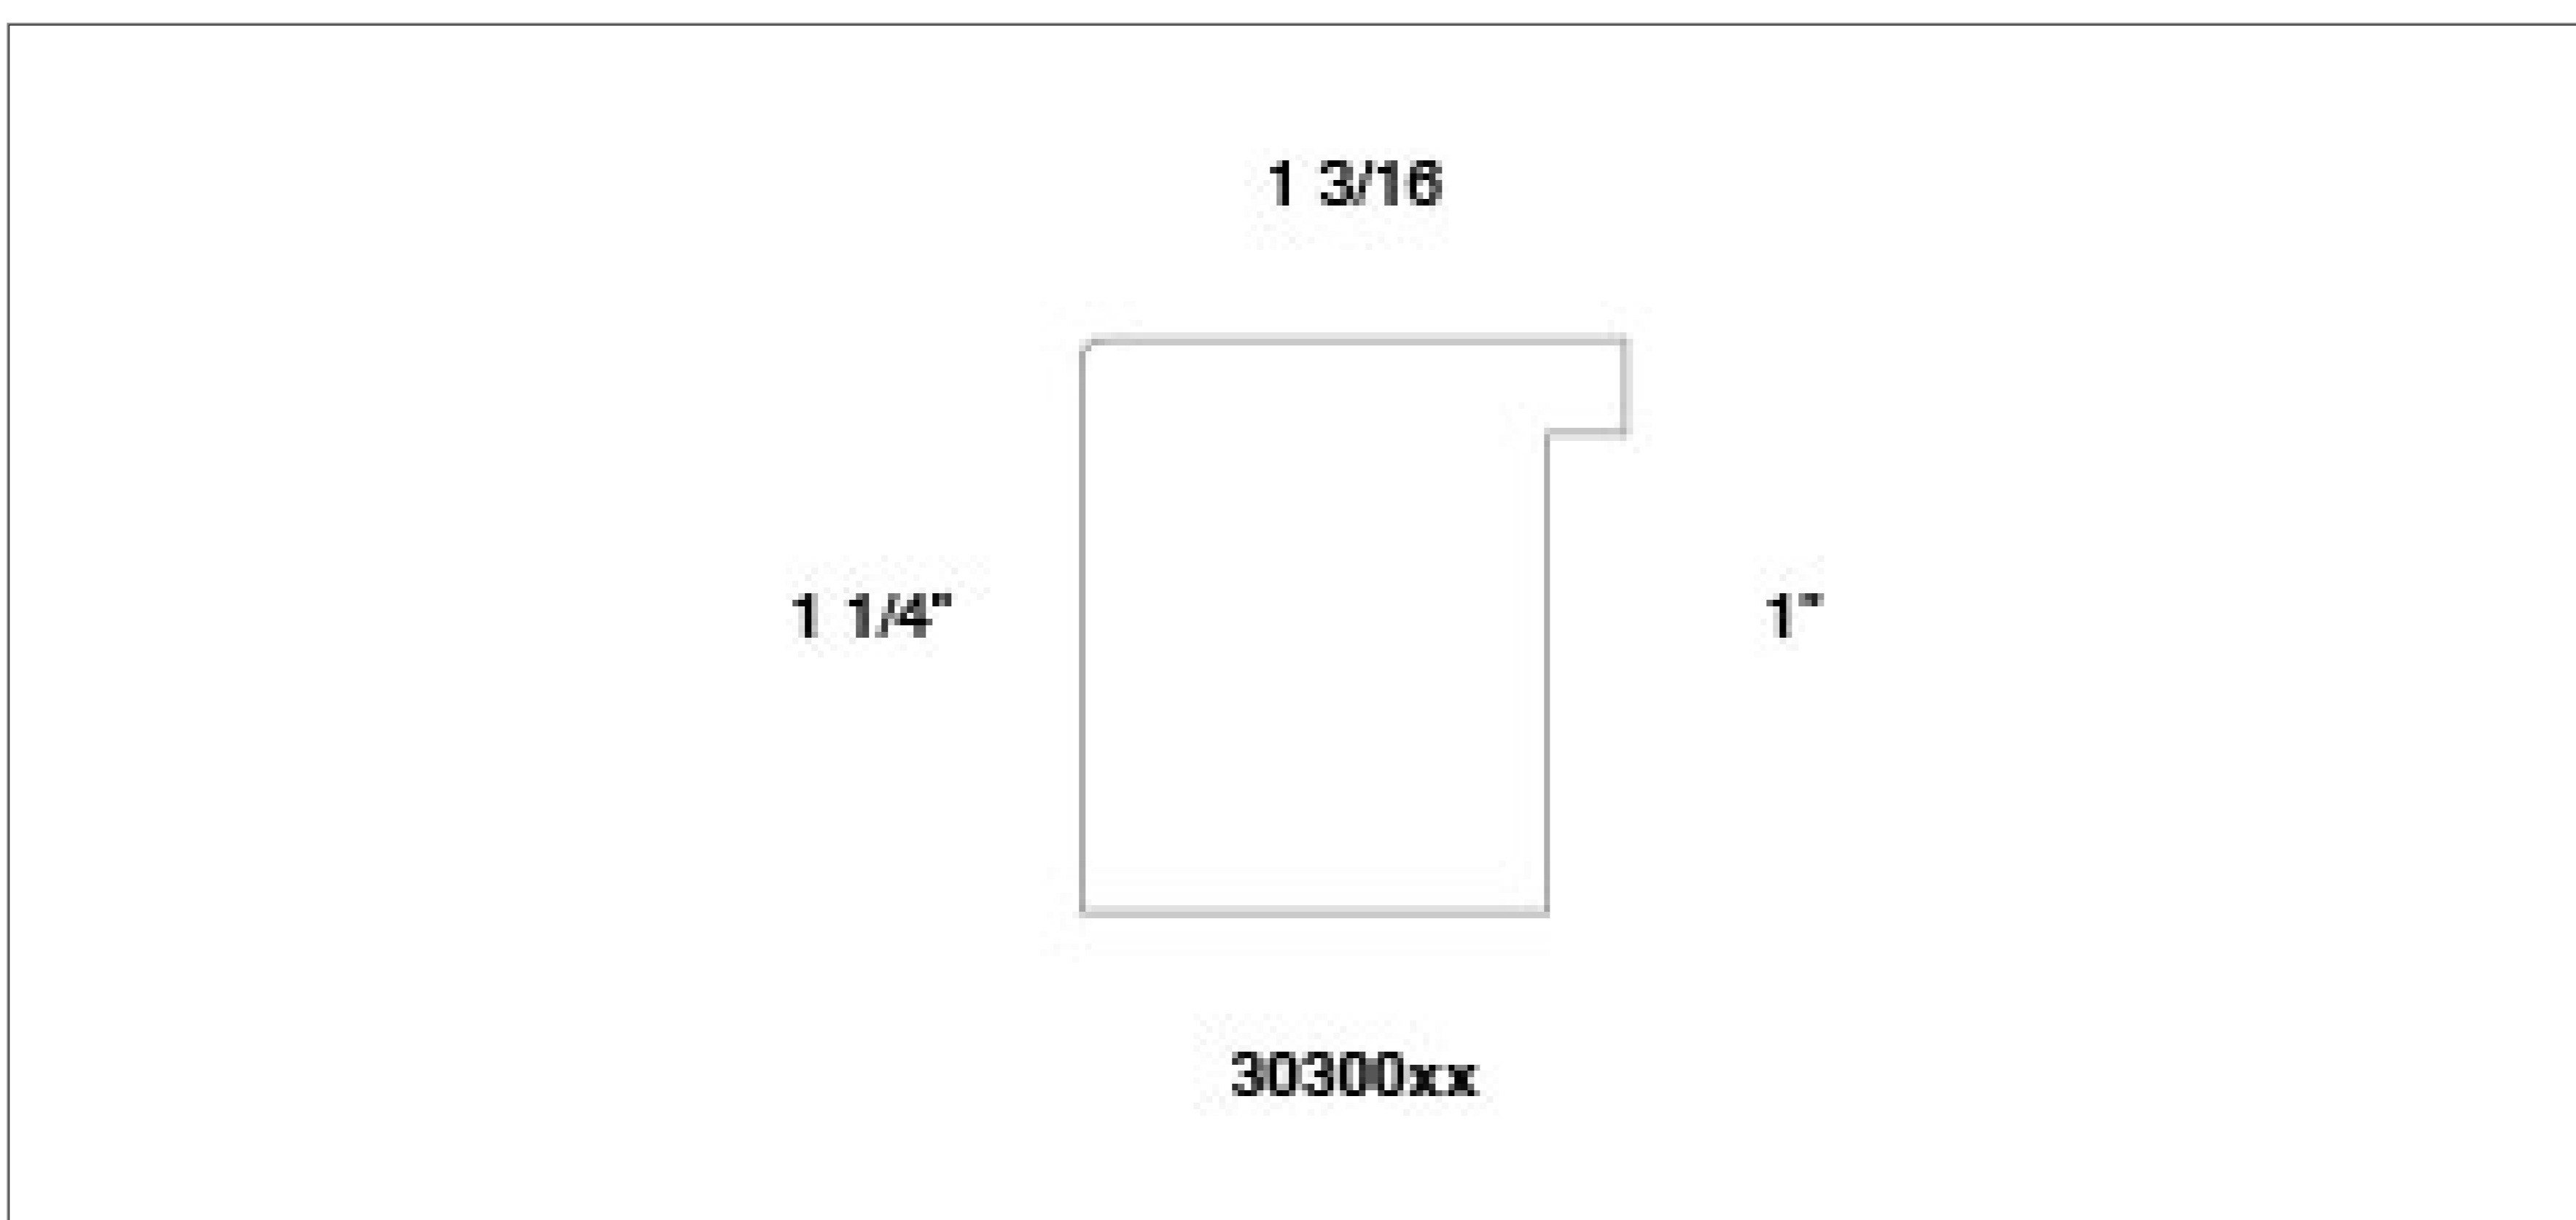

#### Available As

Chop, Join, Length, Rail, Corner Sample, Box 175 ft

3D - Side Perspective

2D Perspective

Cross Section (Drawing not to scale)