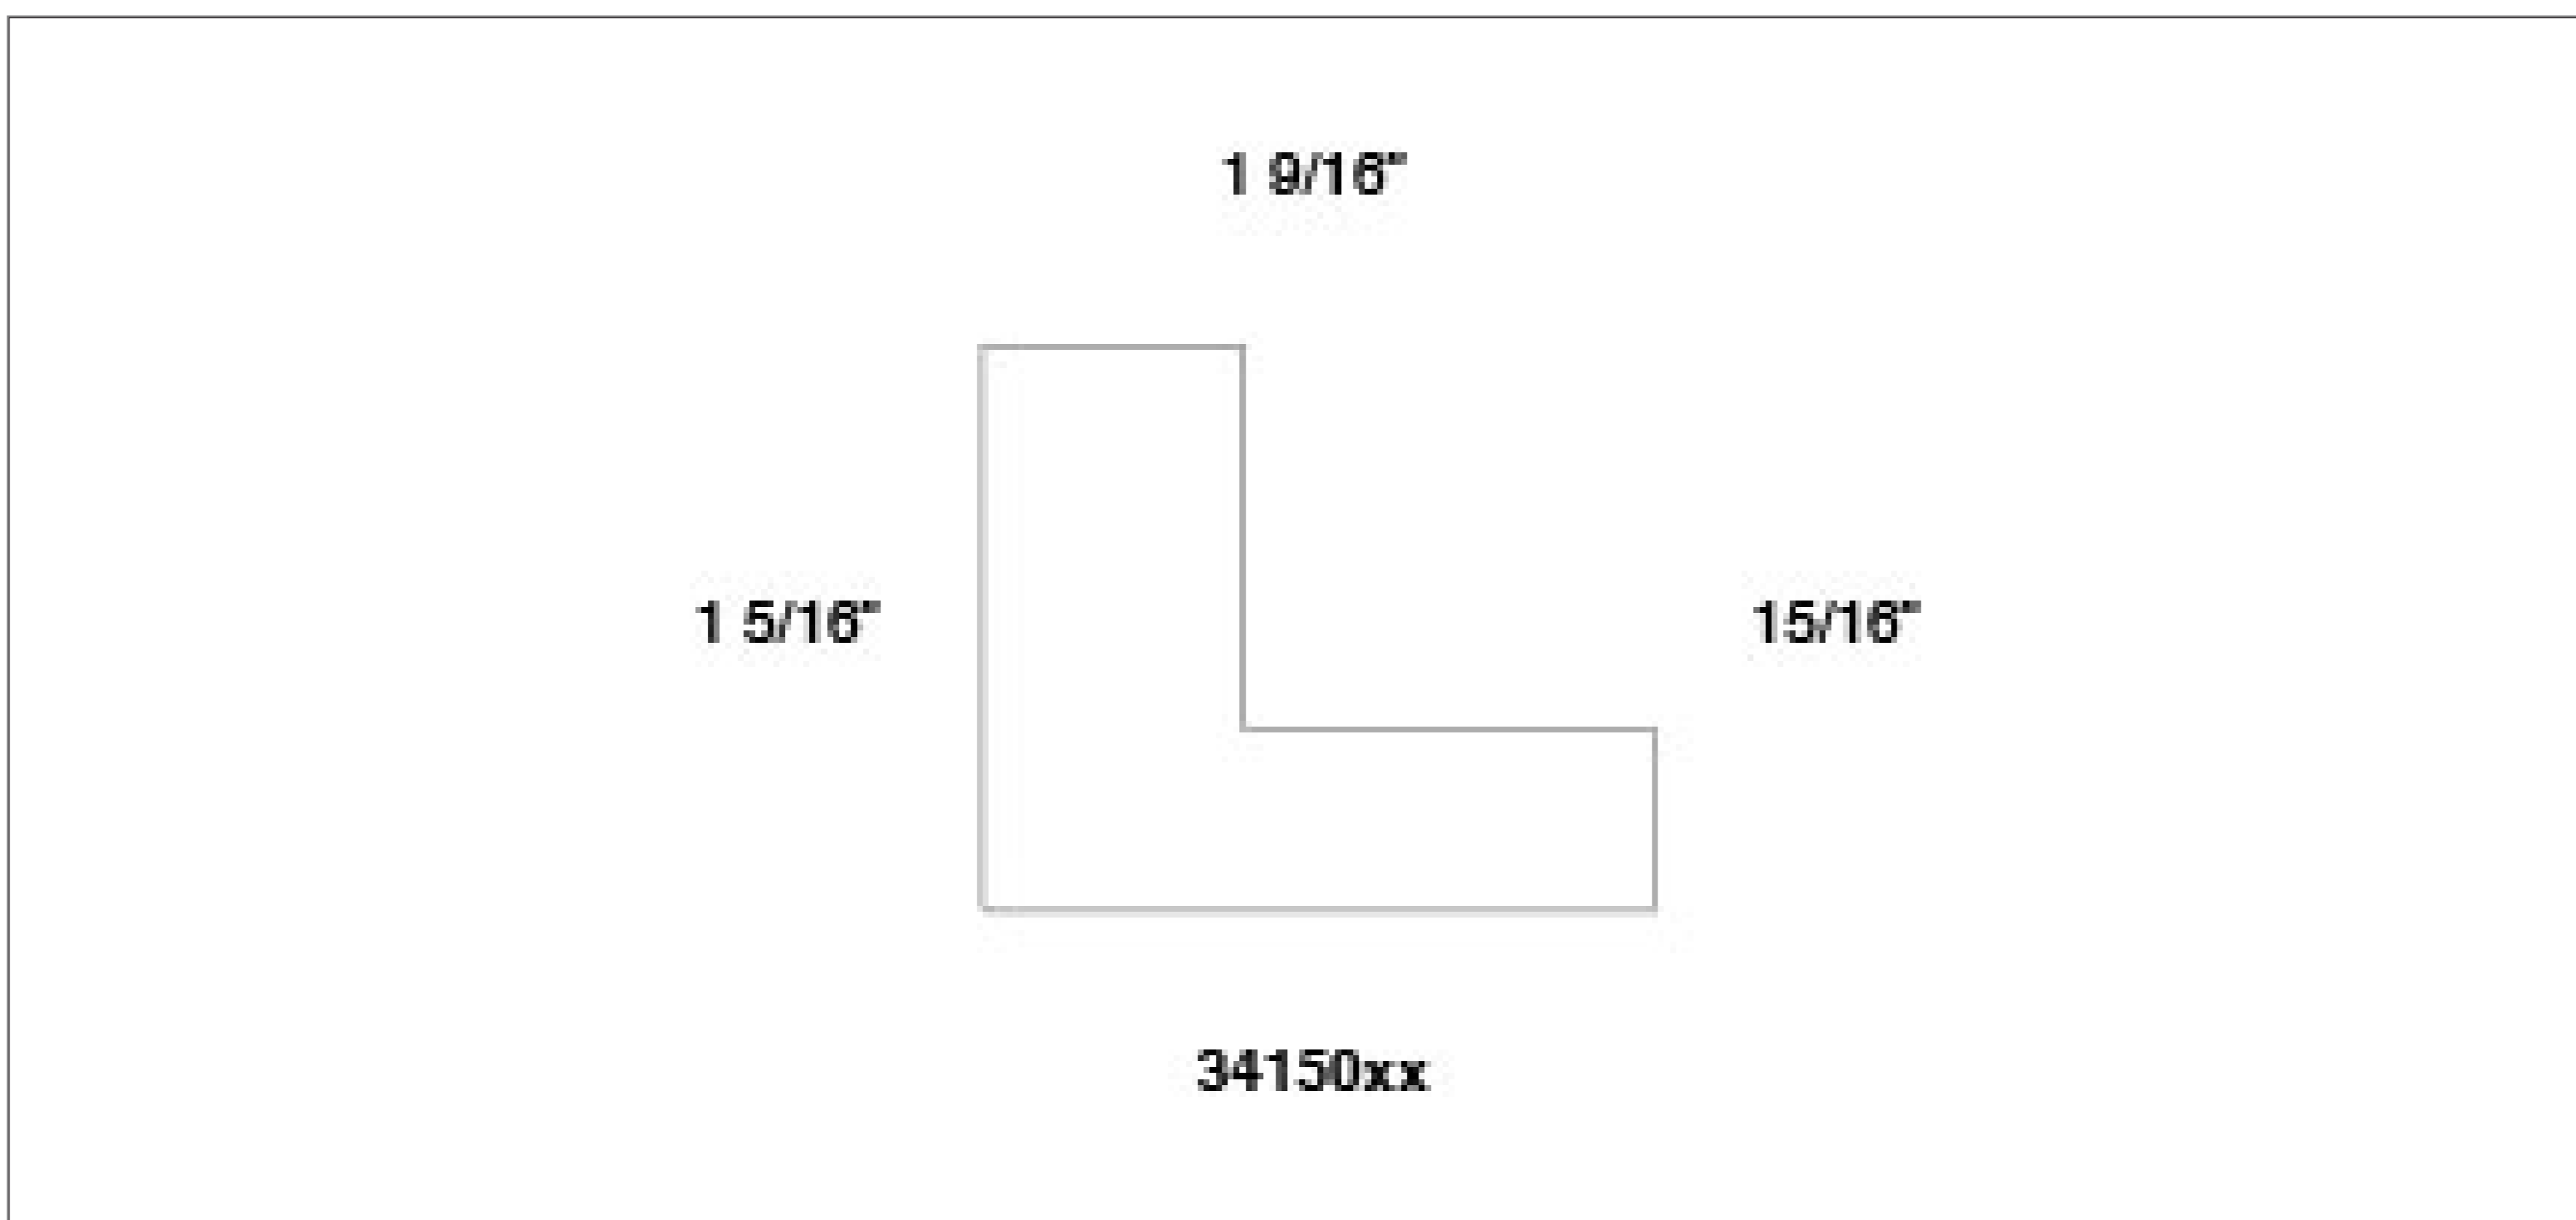

### Available As

Chop, Join, Length, Rail, Corner Sample, Box 200 ft

3D - Side Perspective

2D Perspective

Cross Section (Drawing not to scale)