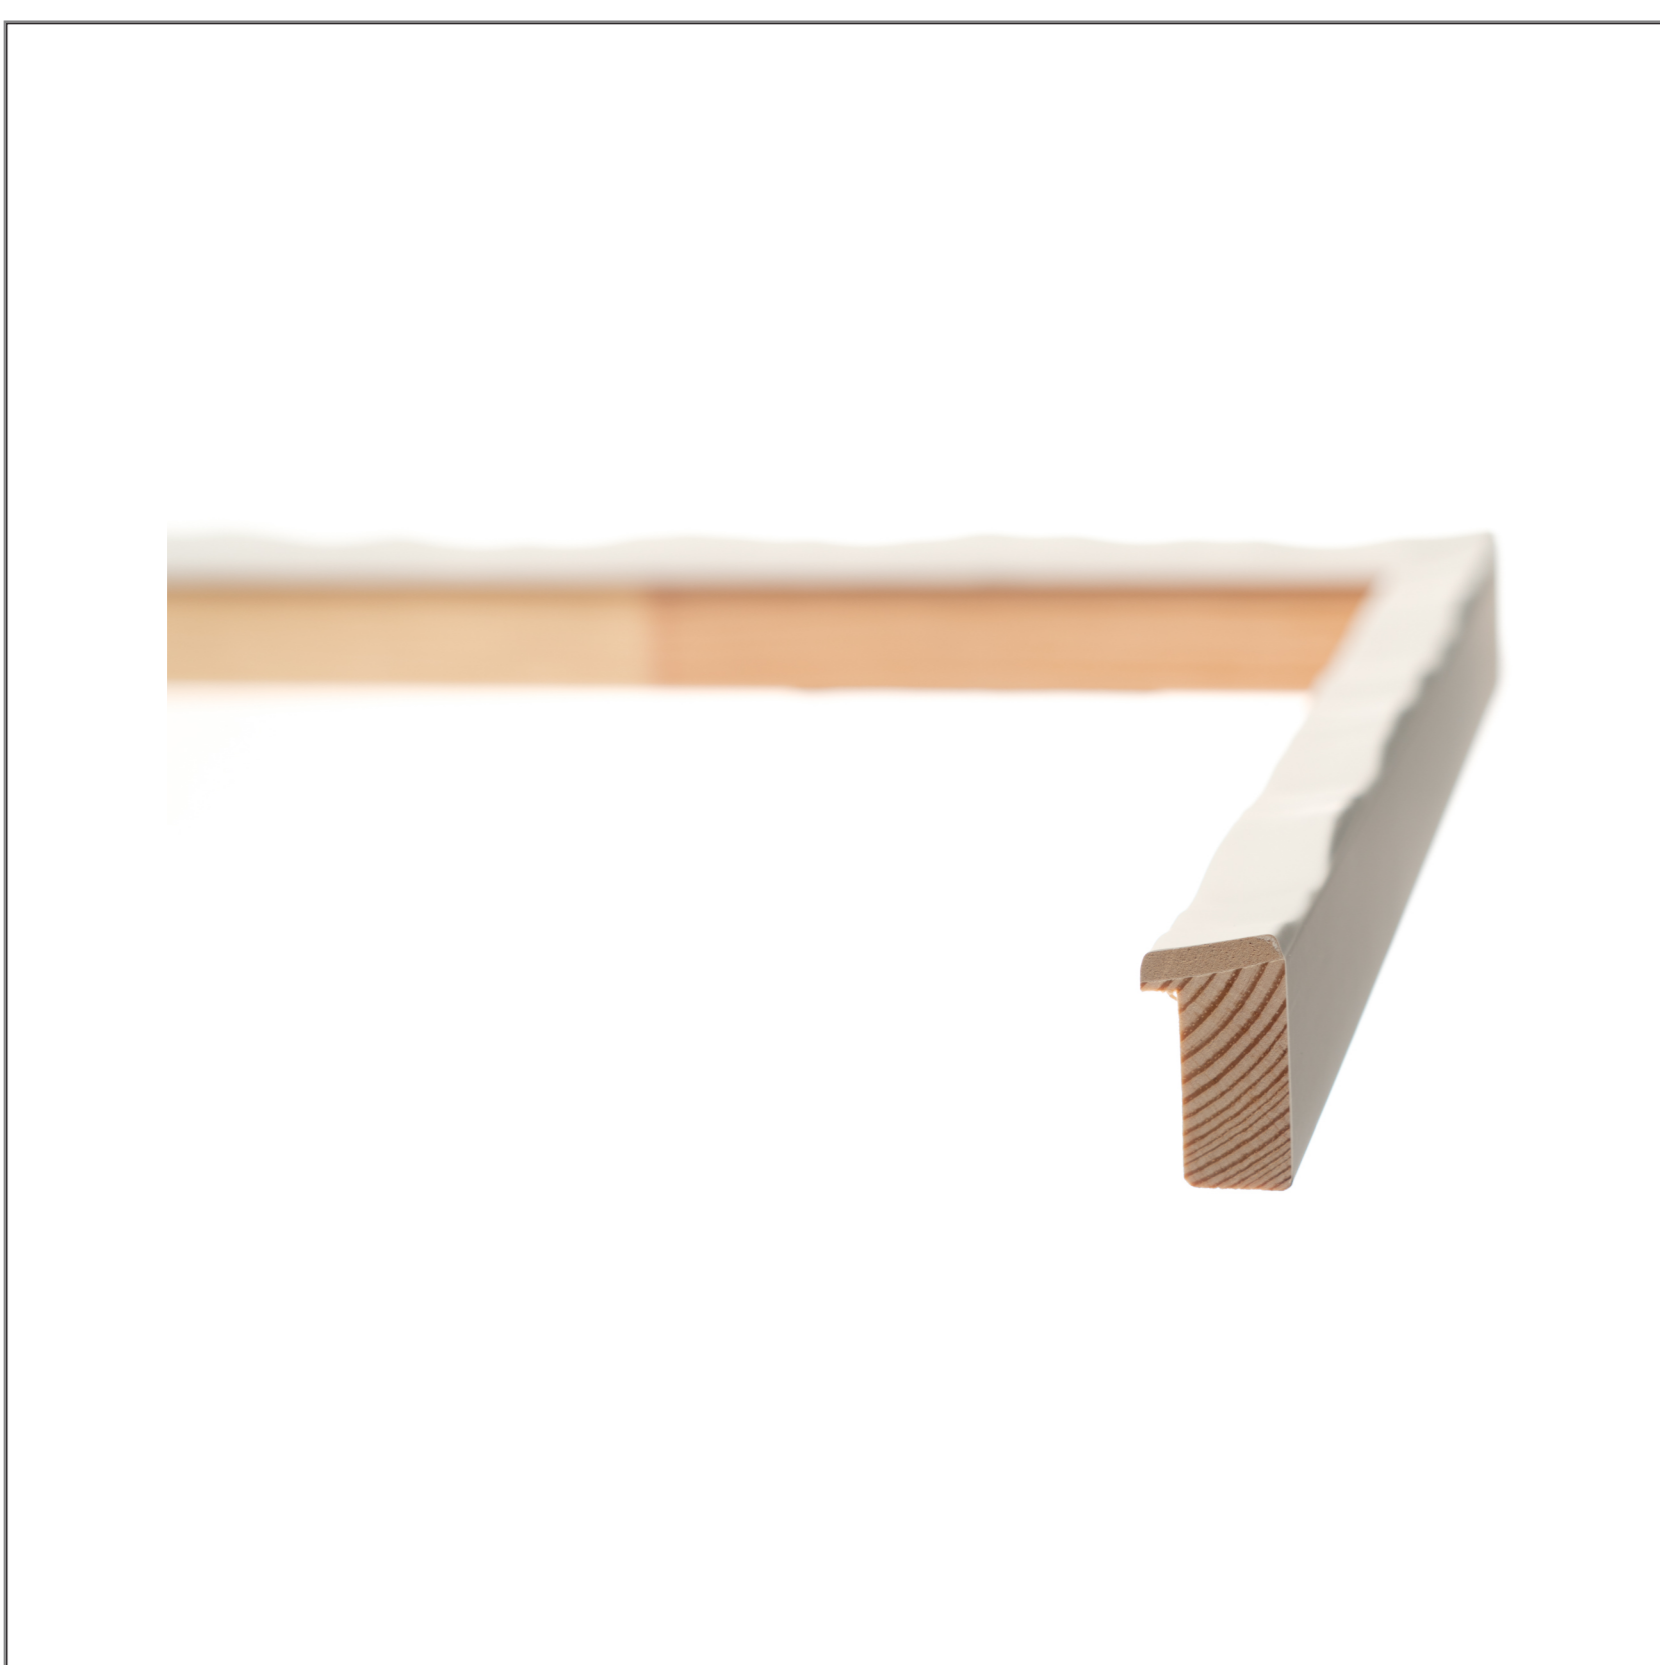

3D - Side Perspective